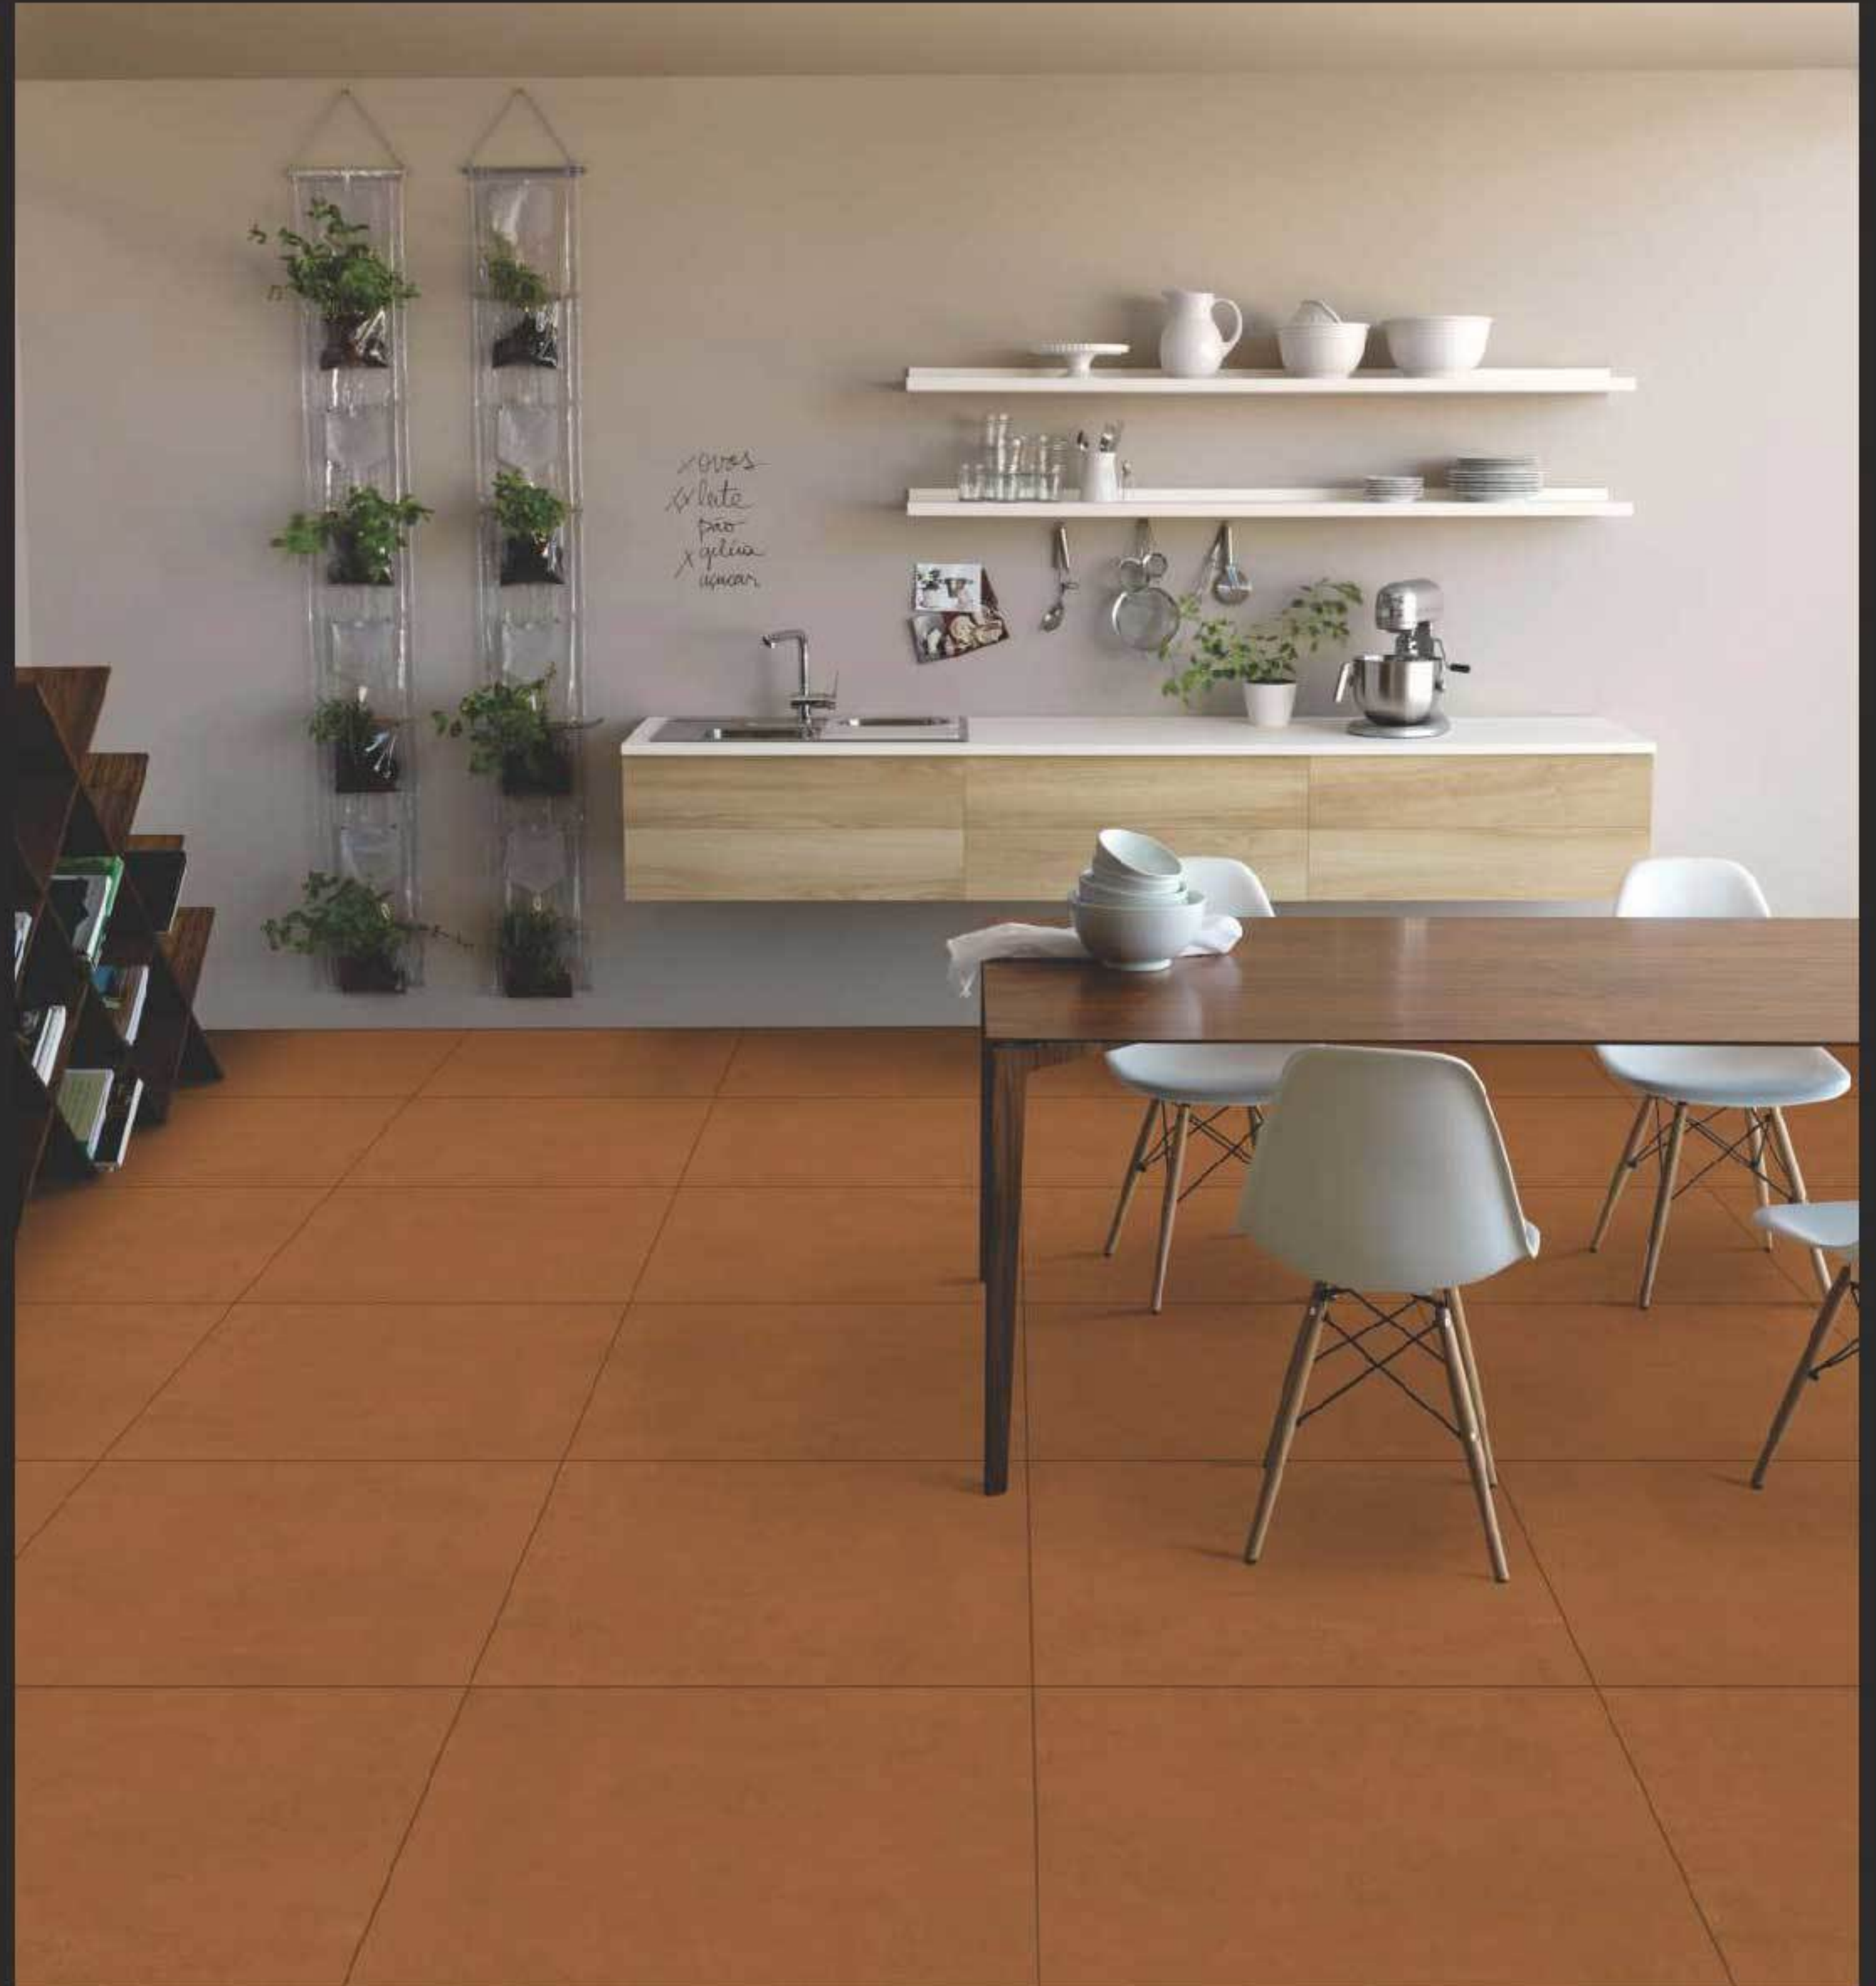

MATT
600 x 600MM

ROSEBERRY

Glocal Cotto

RANDOM
EFFECTS