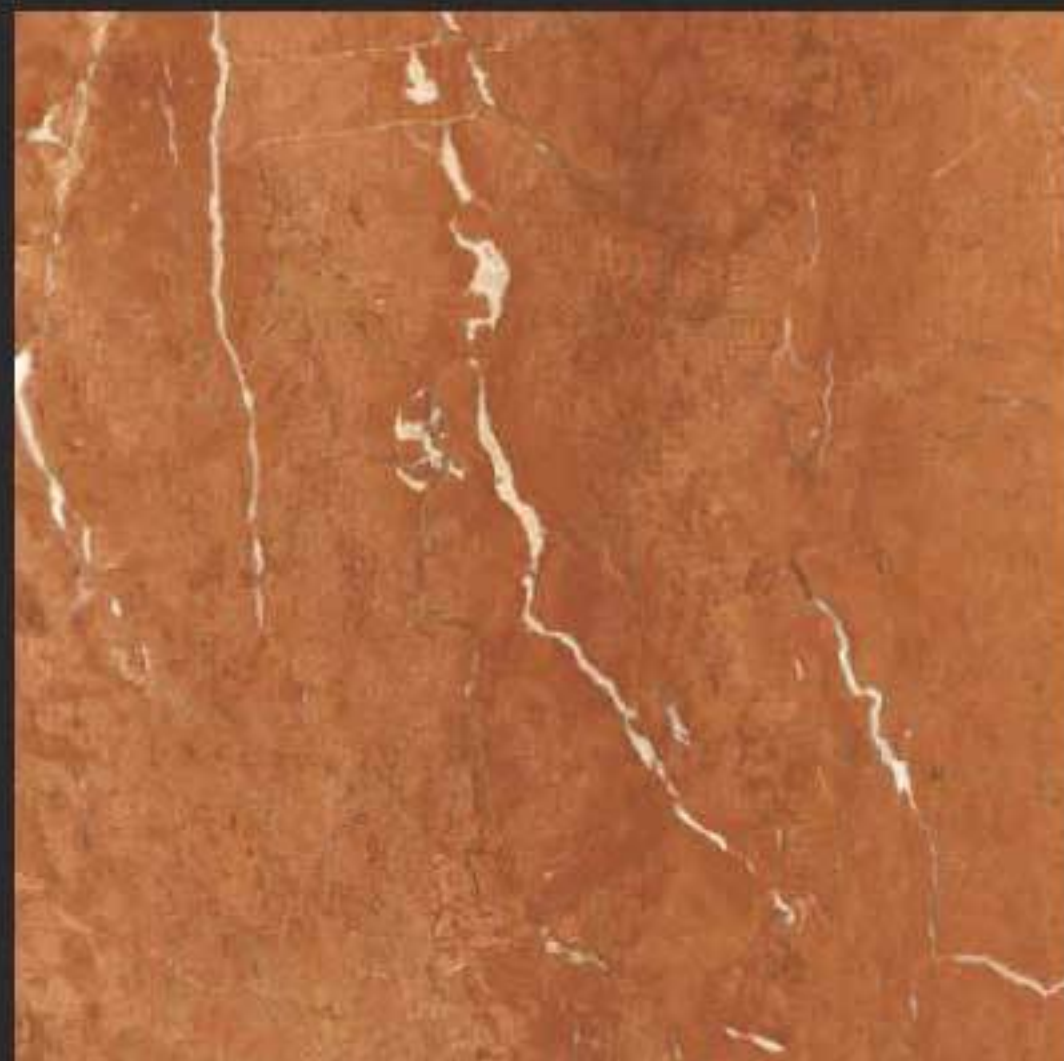

RANDOM
EFFECTS

GLAMOUR
600 x 600MM

ROSEBERRY

Alicant Coco

RANDOM
EFFECTS

GLAMOUR
600 x 600MM

ROSEBERRY

Alicant Rosso