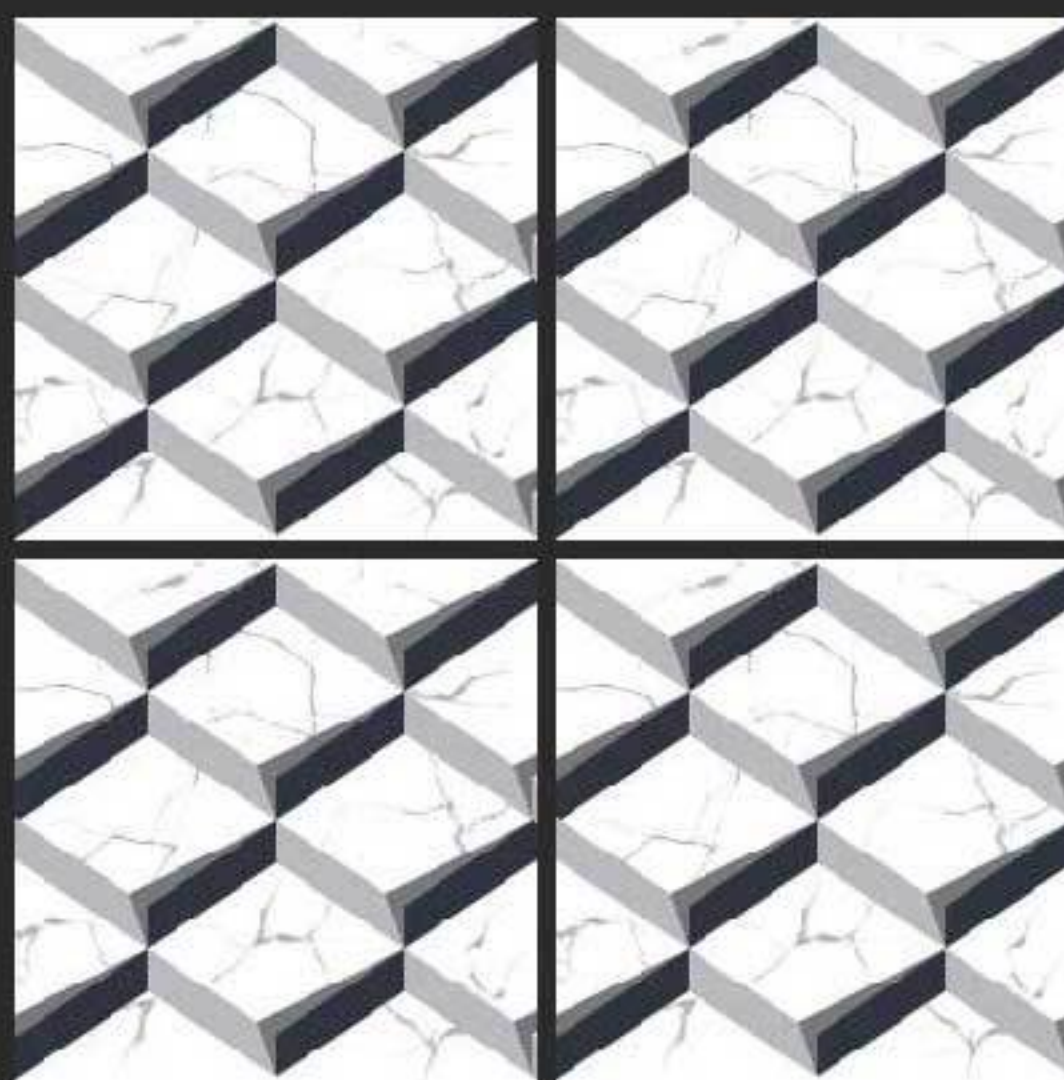

POLISHED
600 x 600MM

ROSEBERRY