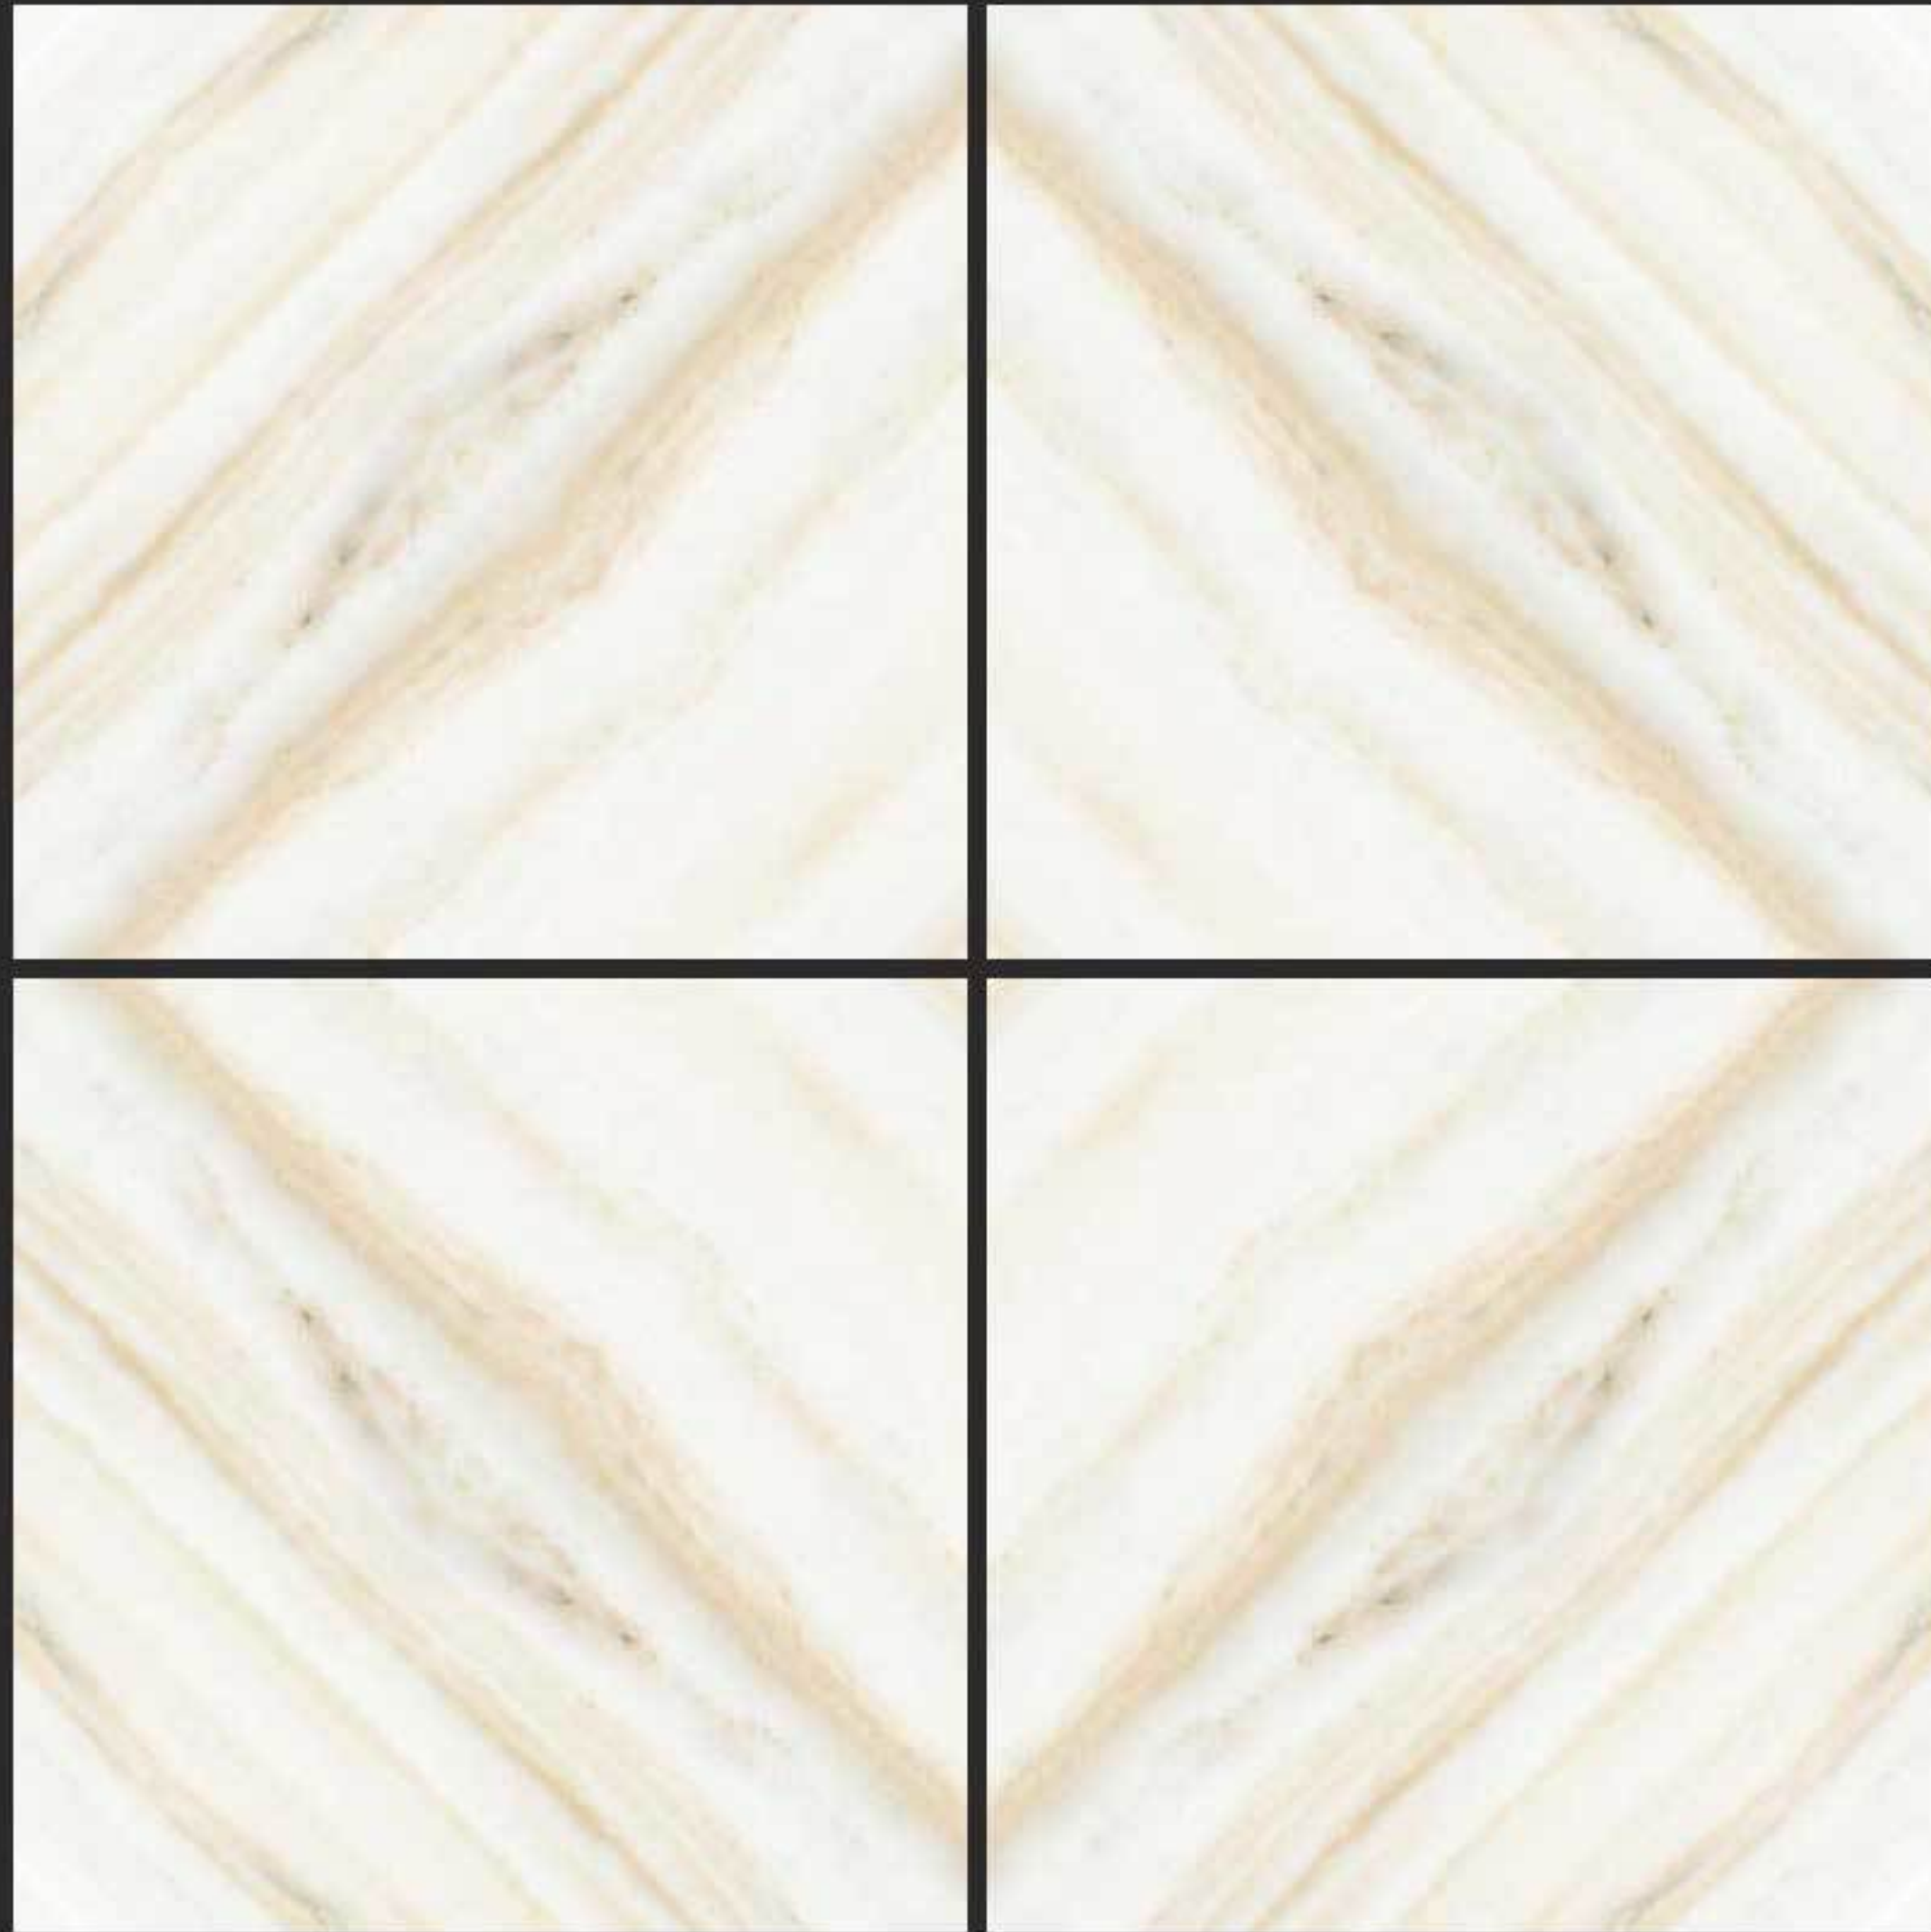

POLISHED
600 x 600MM

ROSEBERRY

Book Match Series

Tropic