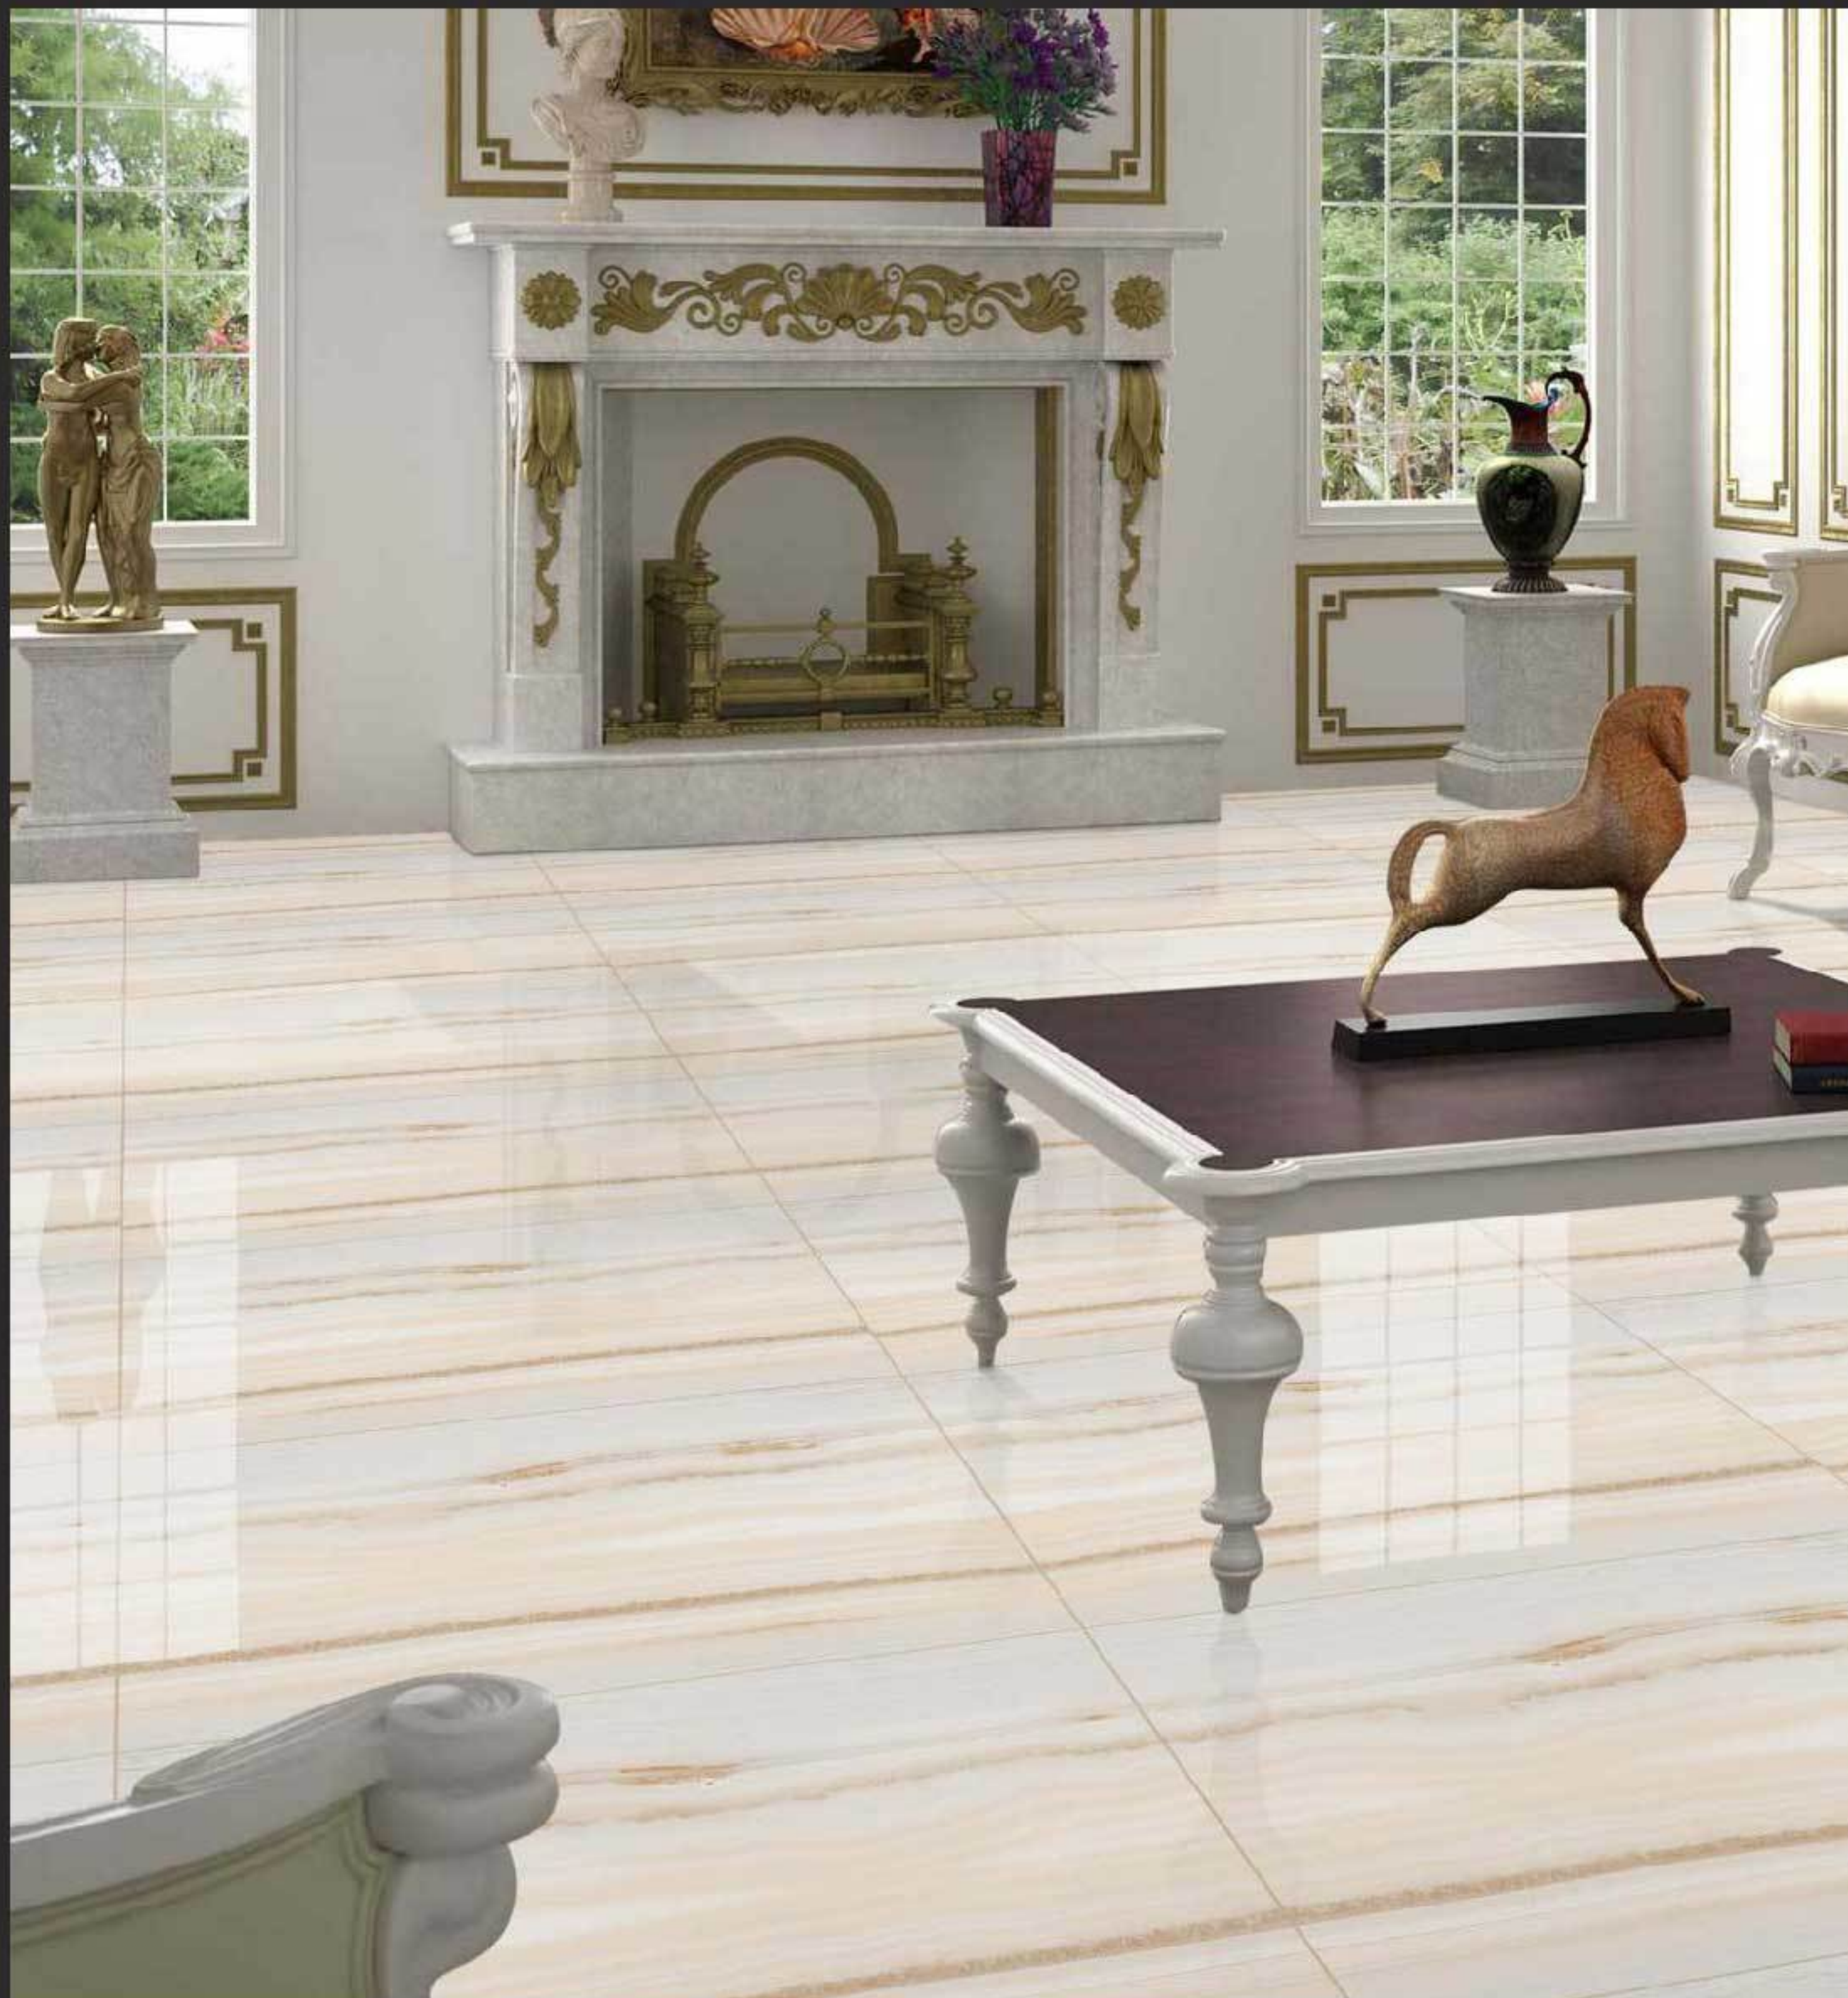

POLISHED/MATT
600 x 600MM

ROSEBERRY

E13028

RANDOM
EFFECTS

POLISHED/MATT
600 x 600MM

ROSEBERRY

E13029

RANDOM
EFFECTS