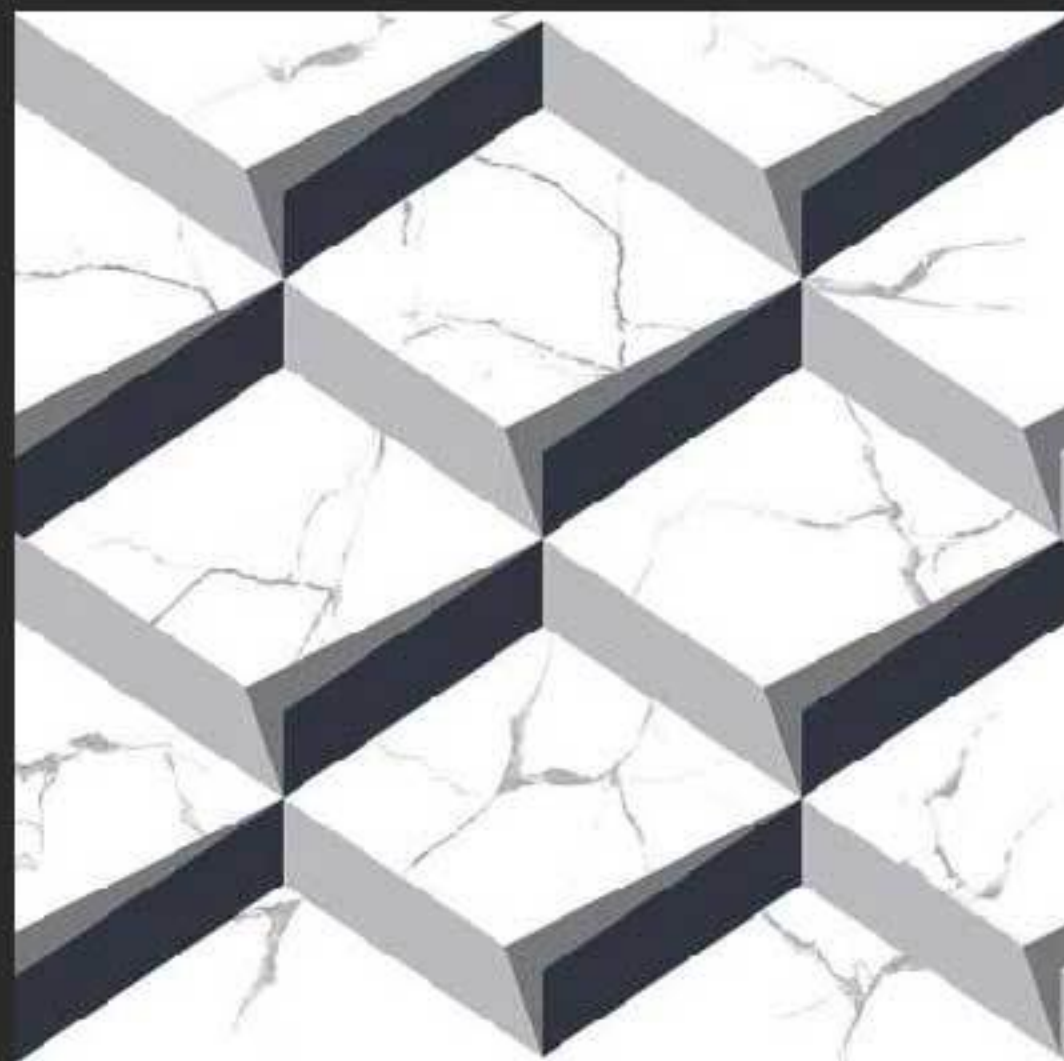

Kalos Bianco

RANDOM
EFFECTS

POLISHED
600 x 600MM

ROSEBERRY

Belvedere Bianco

RANDOM
EFFECTS

POLISHED
600 x 600MM

ROSEBERRY