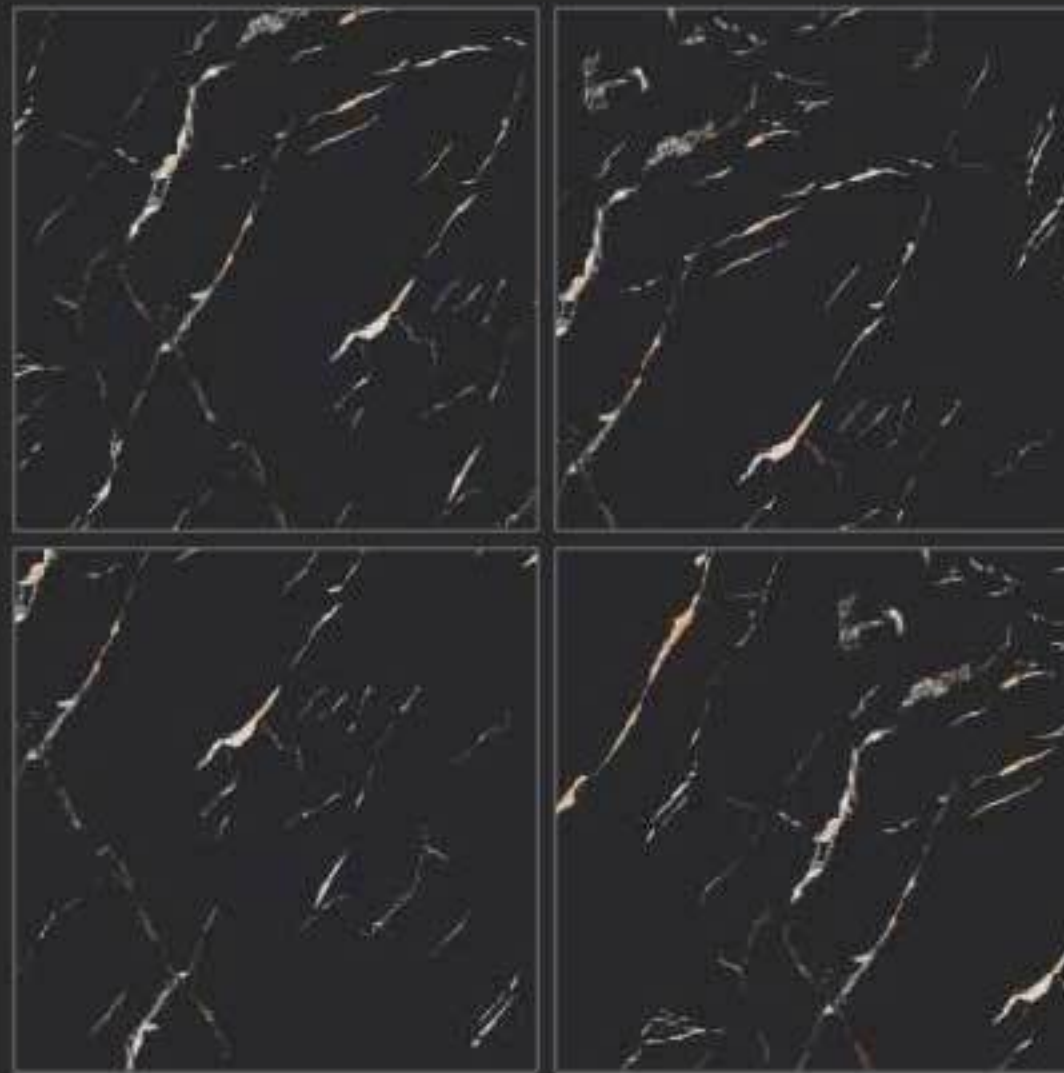

RANDOM
EFFECTS

DUSKY GLAMOUR
600 x 600MM

ROSEBERRY

Cavali Black

RANDOM
EFFECTS

DUSKY GLAMOUR
600 x 600MM

ROSEBERRY

Black Aurora