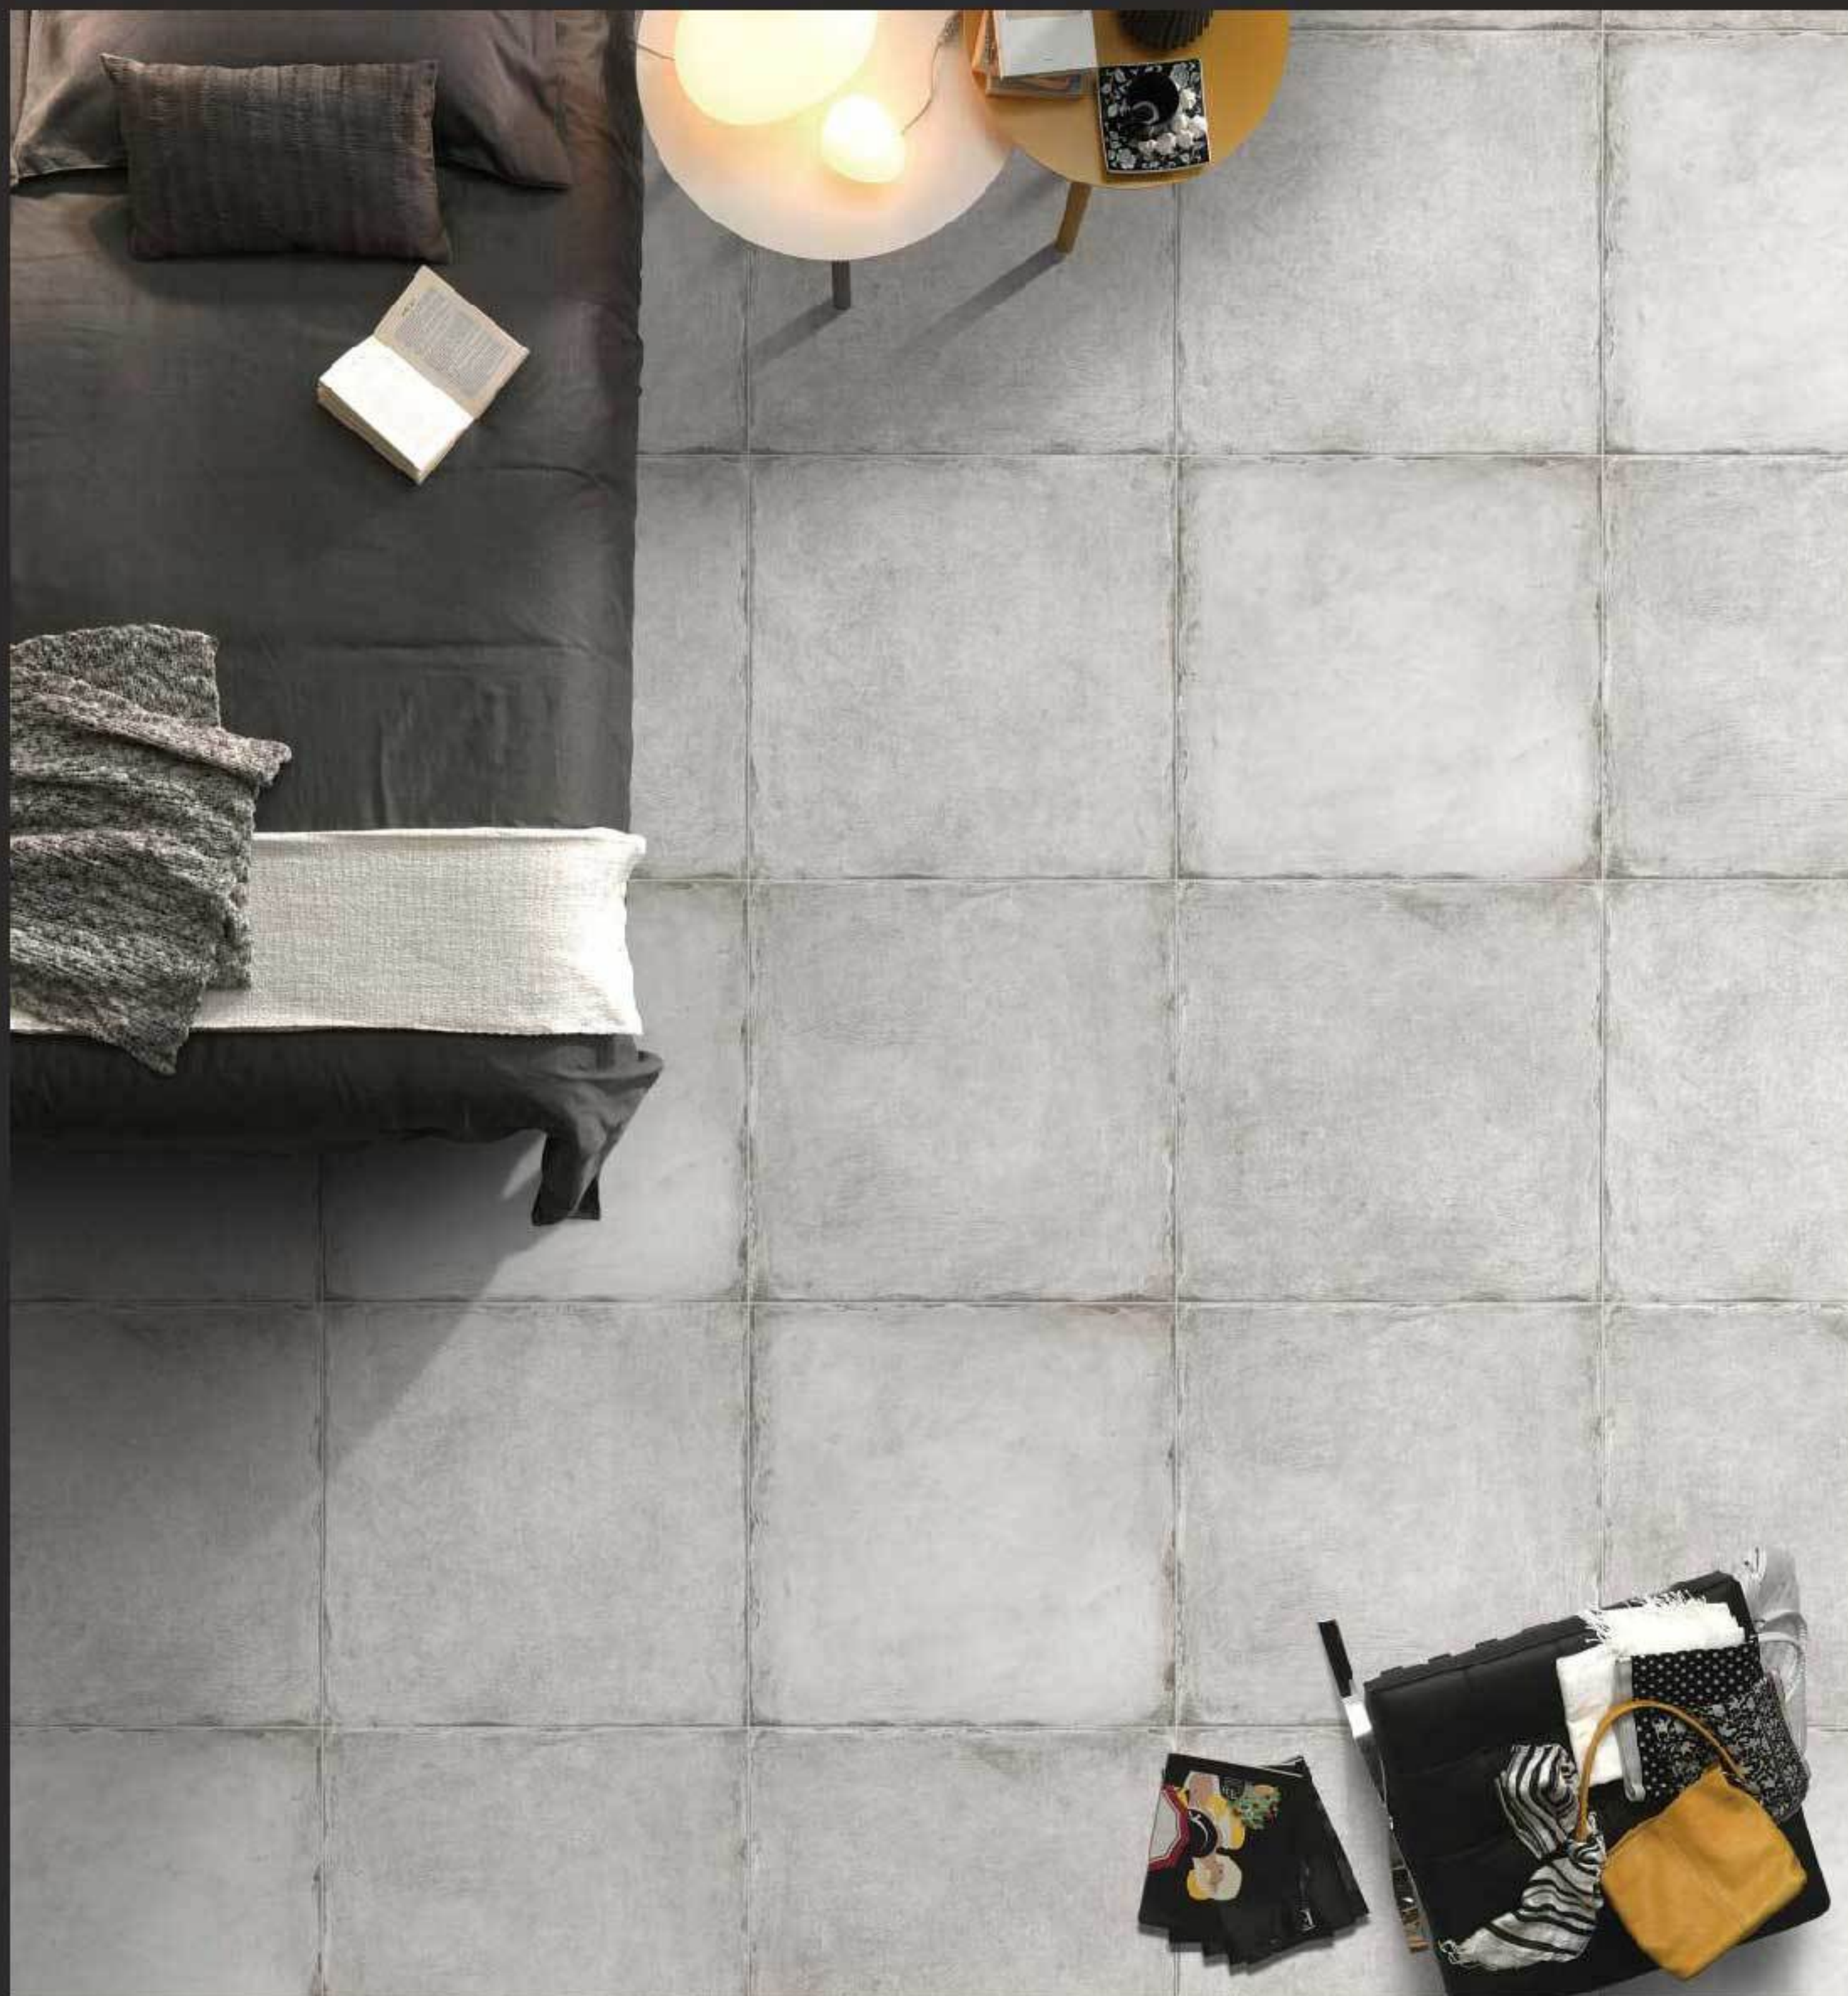

MATT
600 x 600MM

ROSEBERRY

Zoe Grey

RANDOM
EFFECTS