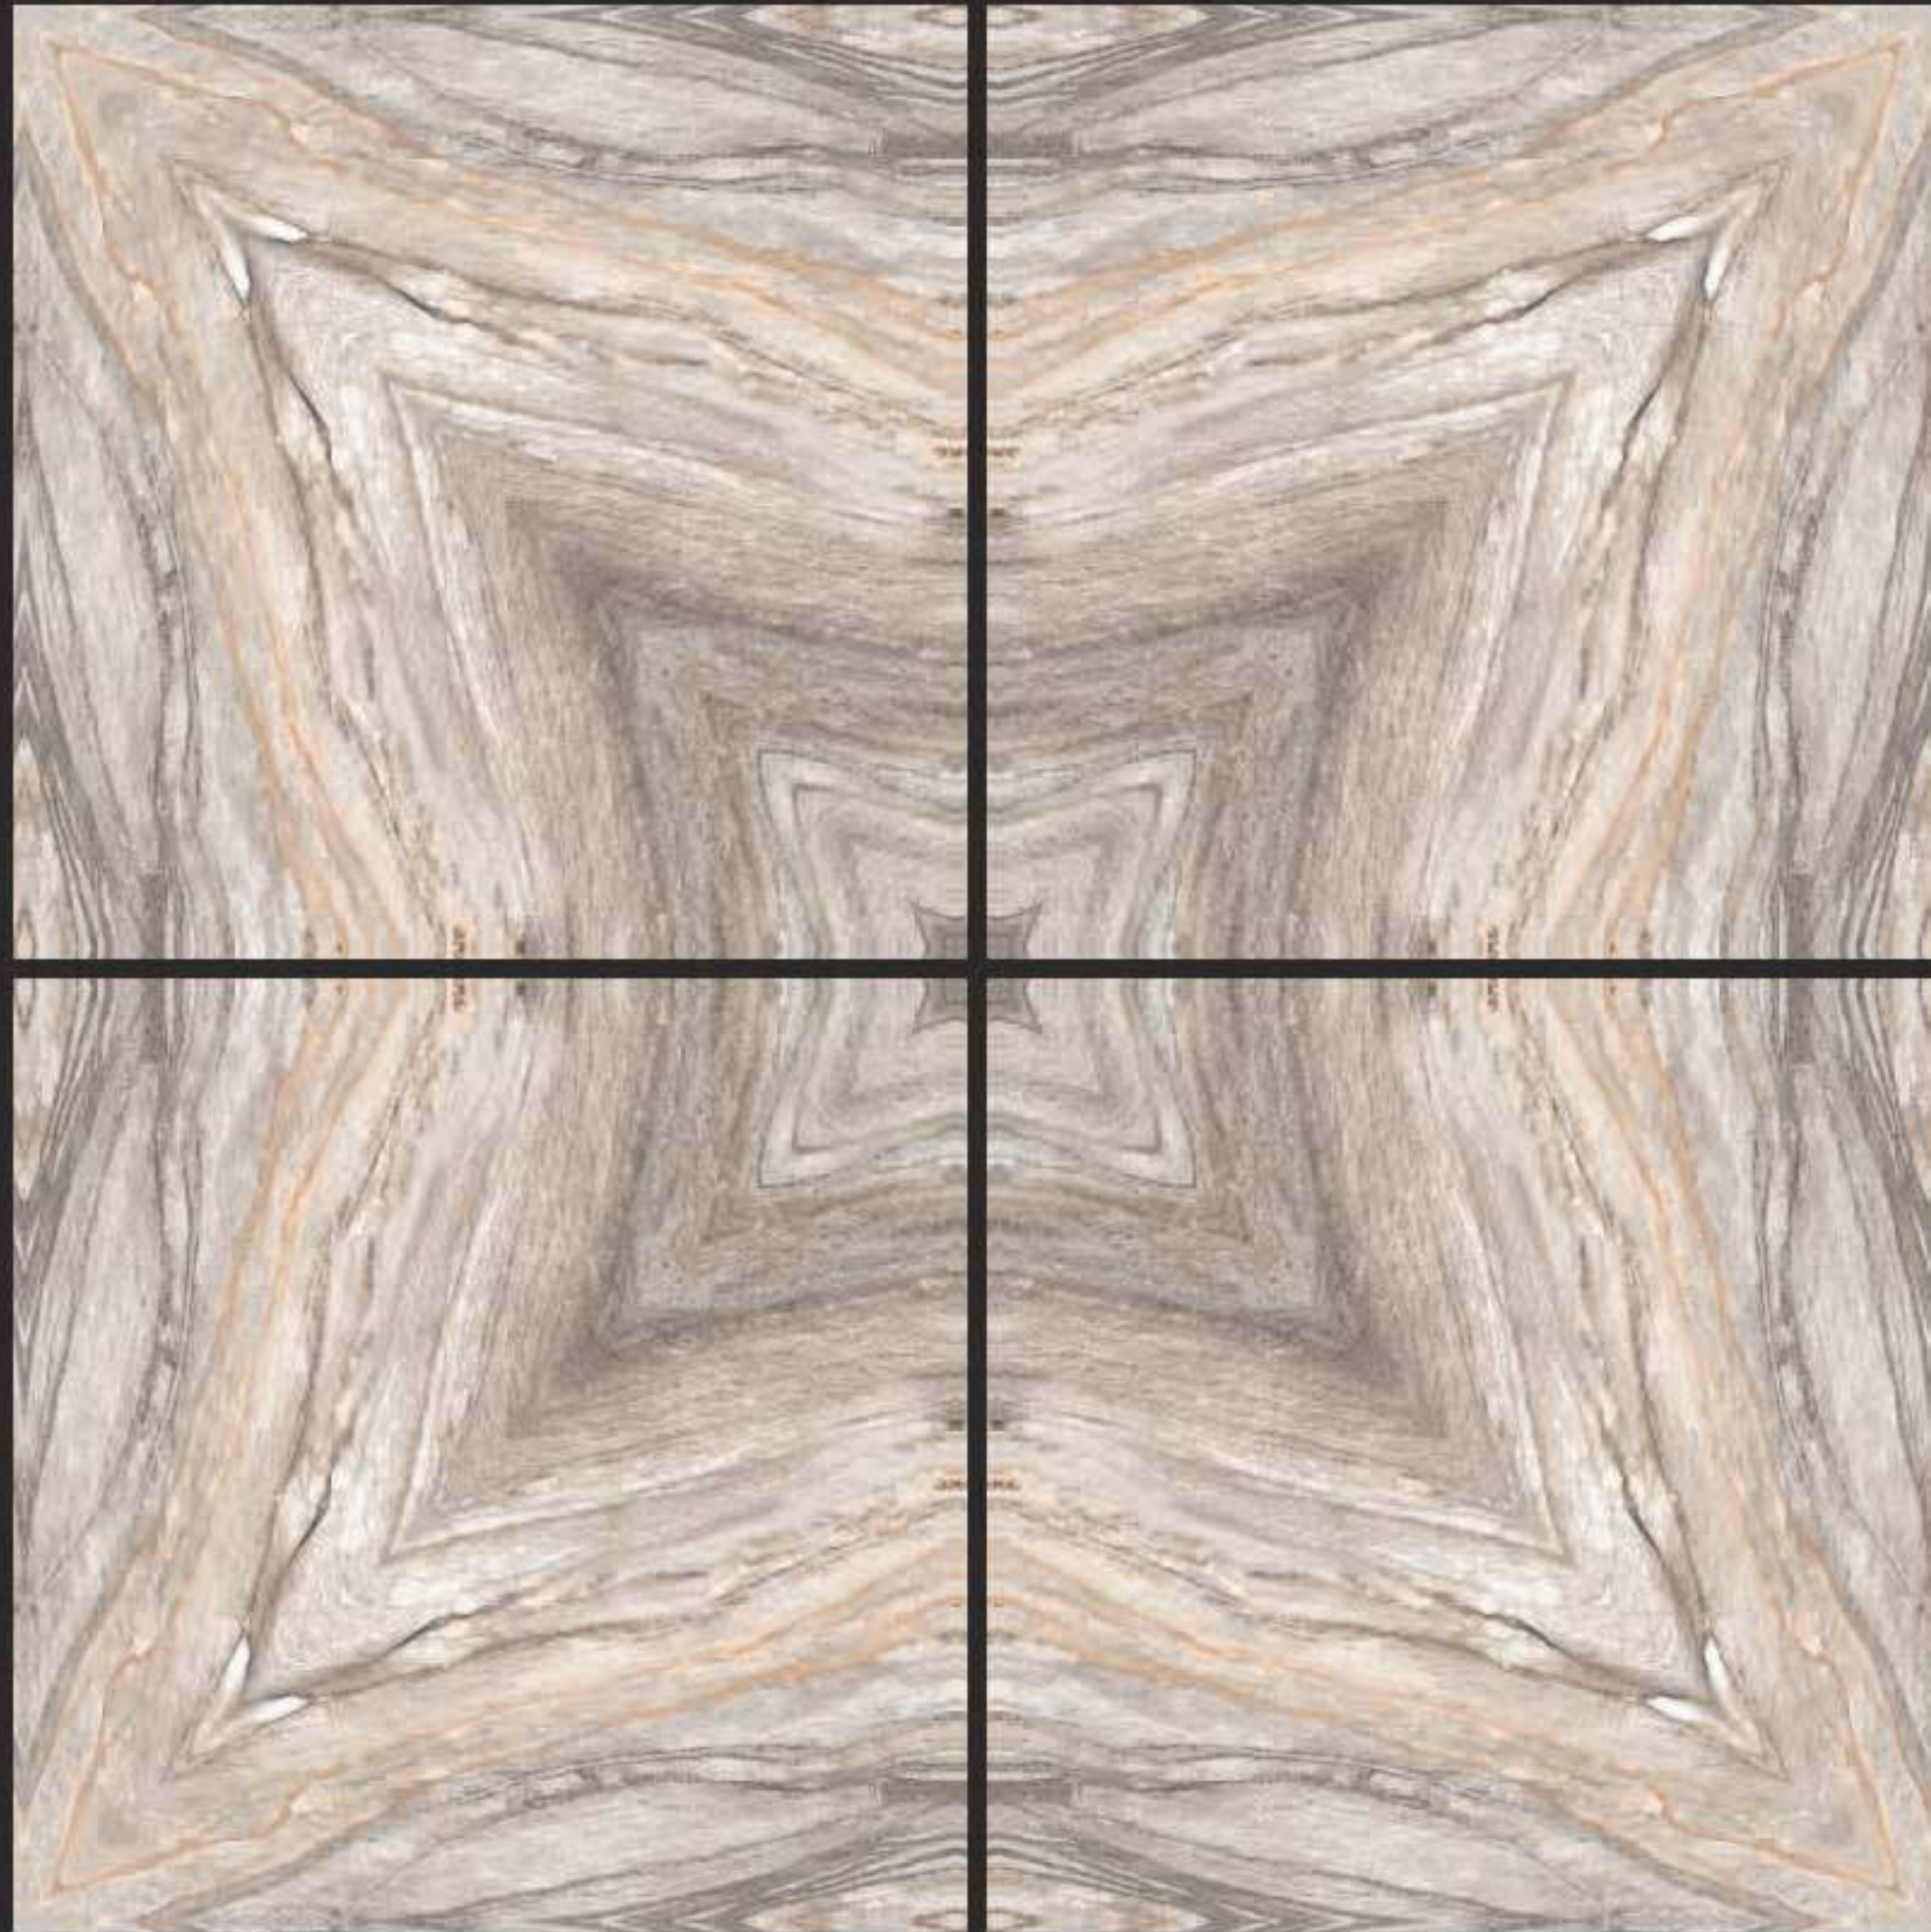

POLISHED
600 x 600MM

ROSEBERRY

Book Match Series

Evalia Brown