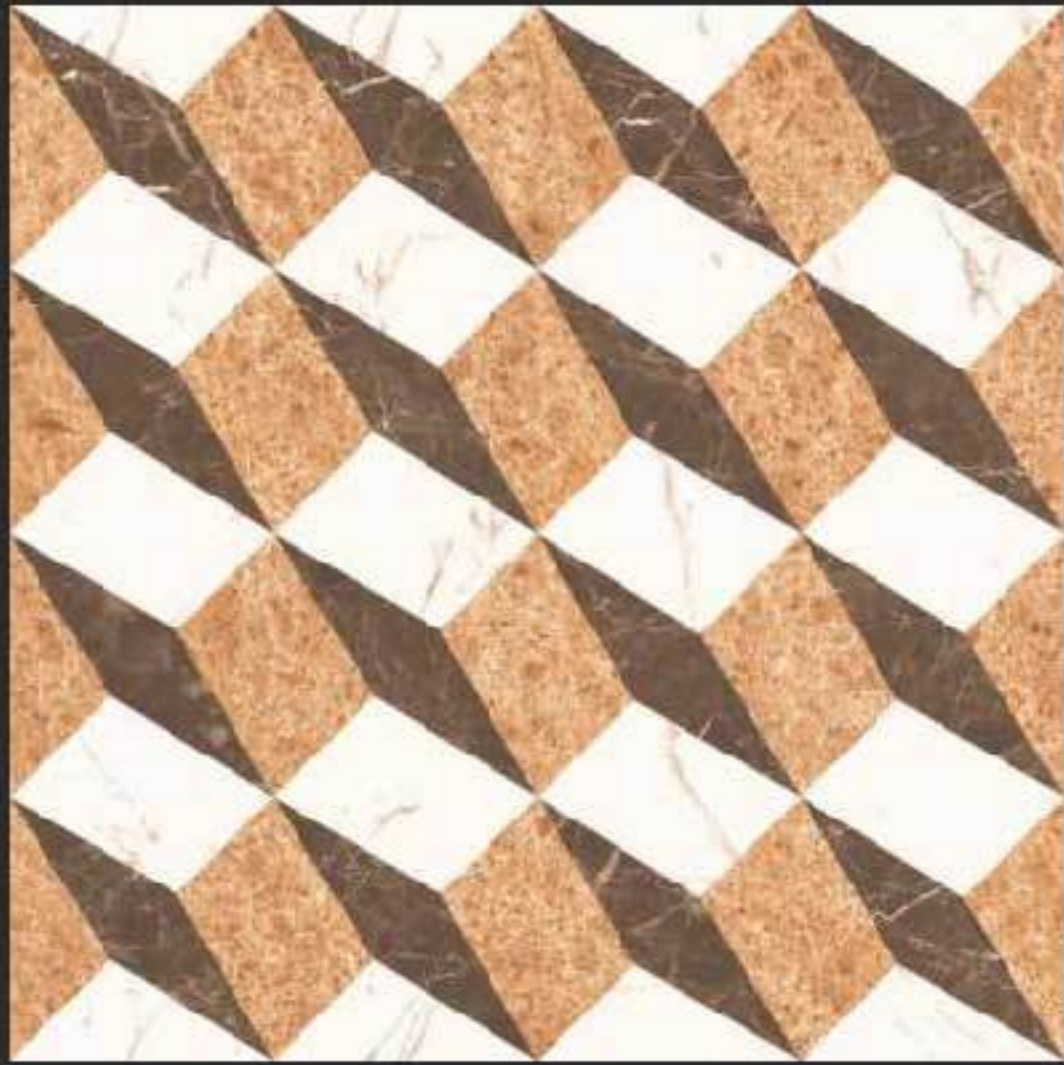

ROSEBERRY

Book Match Series

Tropic

POLISHED
600 x 600MM

ROSEBERRY

Rubix

POLISHED
600 x 600MM

ROSEBERRY