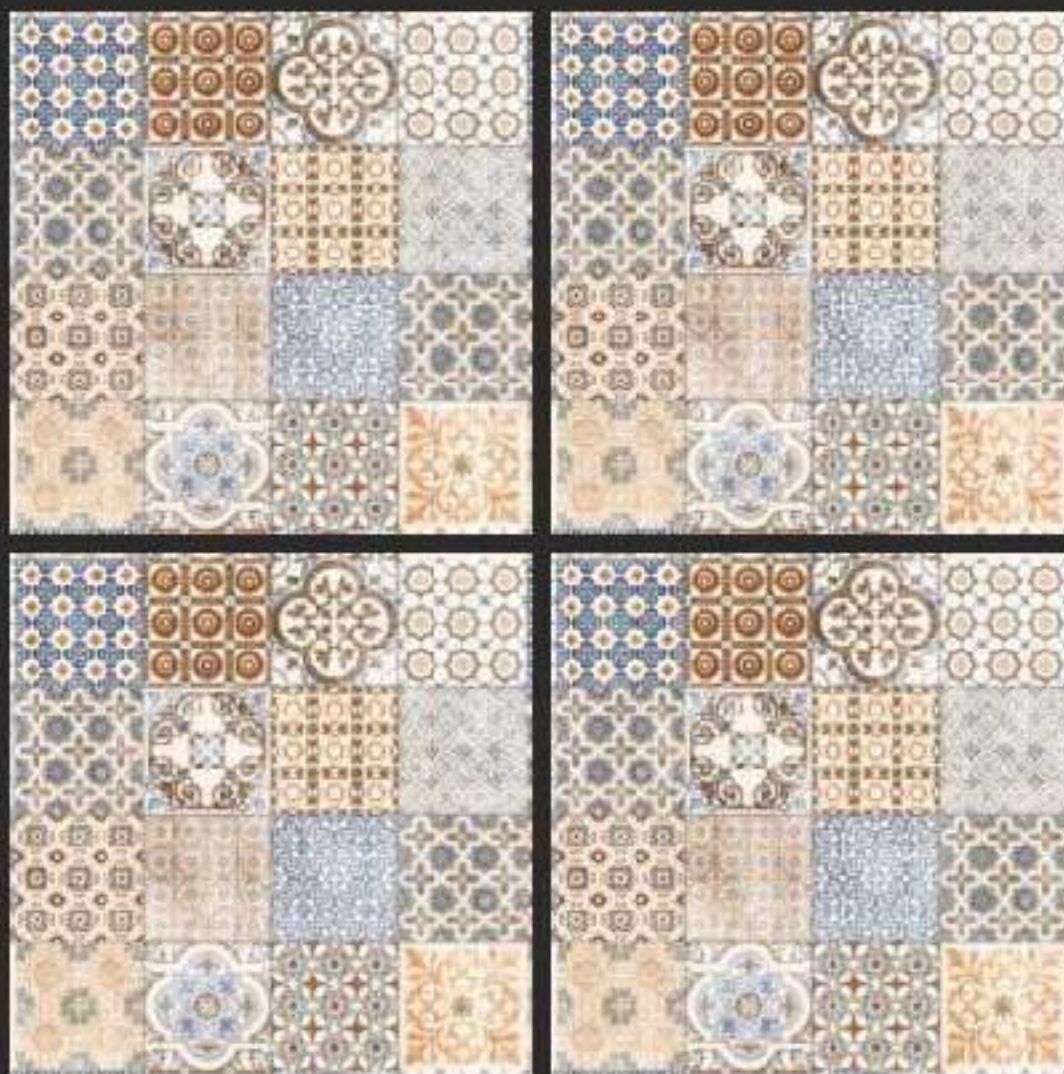

MATT
600 x 600MM

ROSEBERRY

Scent Decore