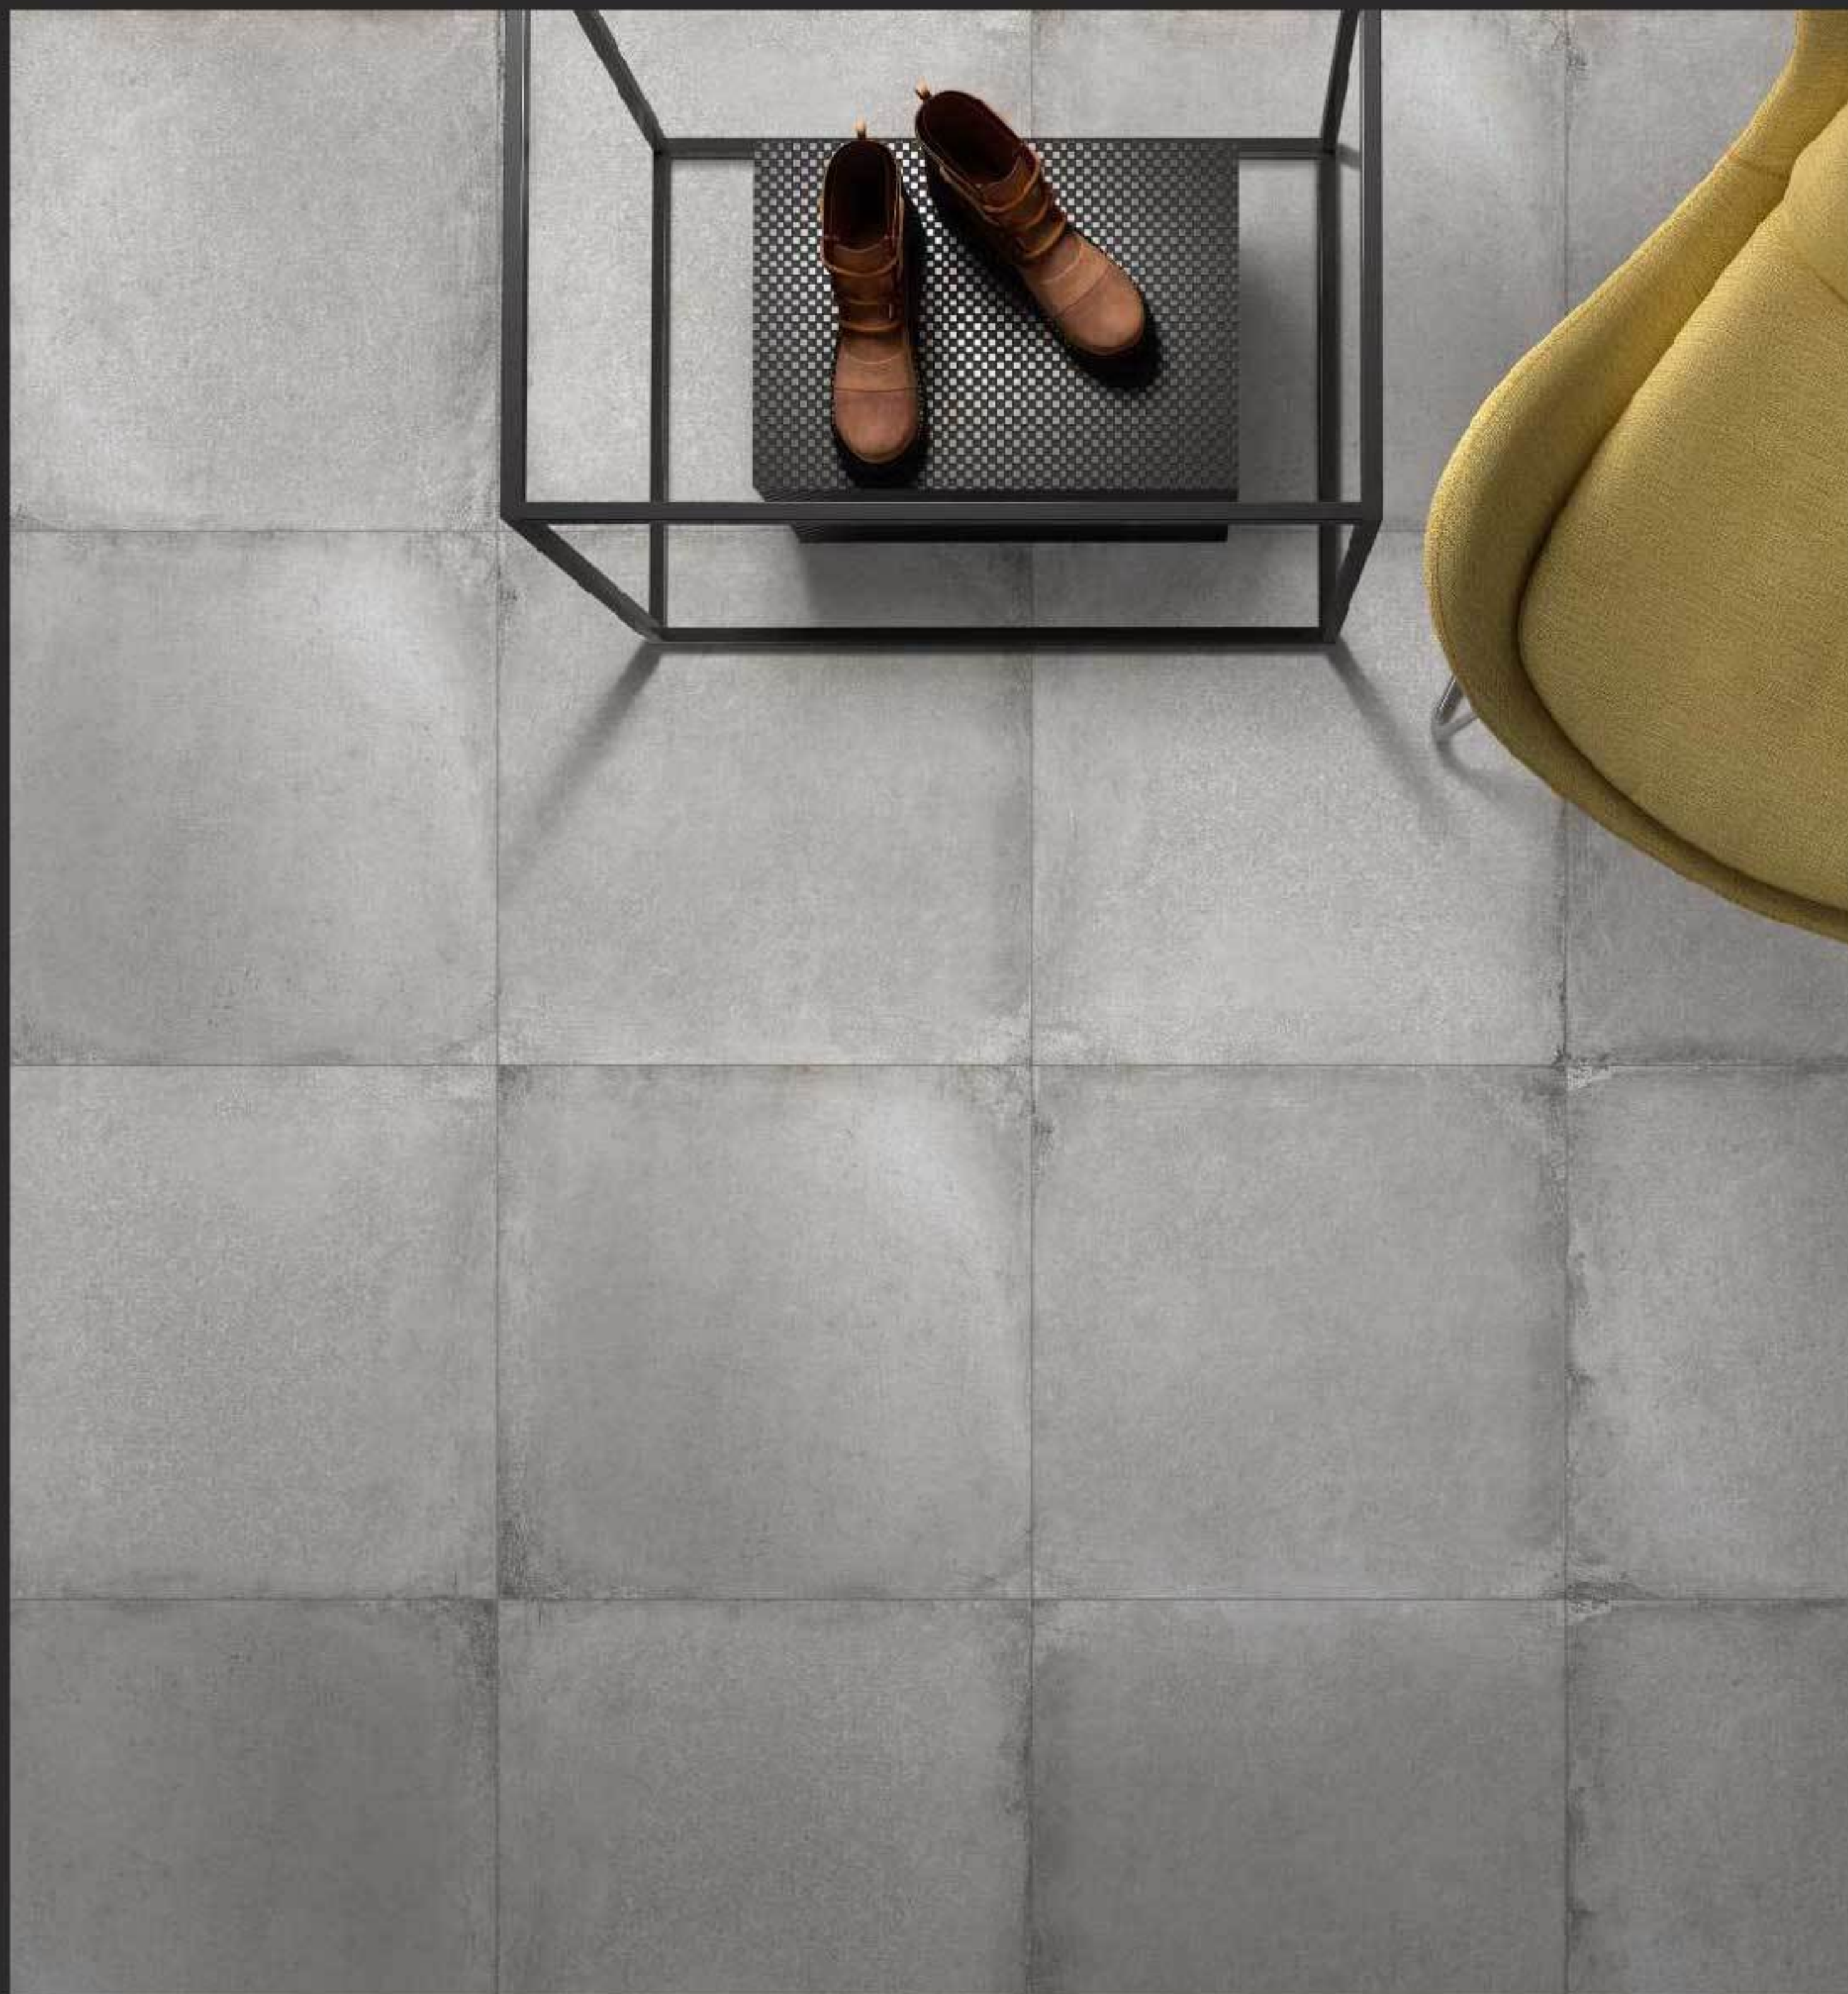

COLOUR BODY / MATT
600 x 600MM

ROSEBERRY

RANDOM
EFFECTS