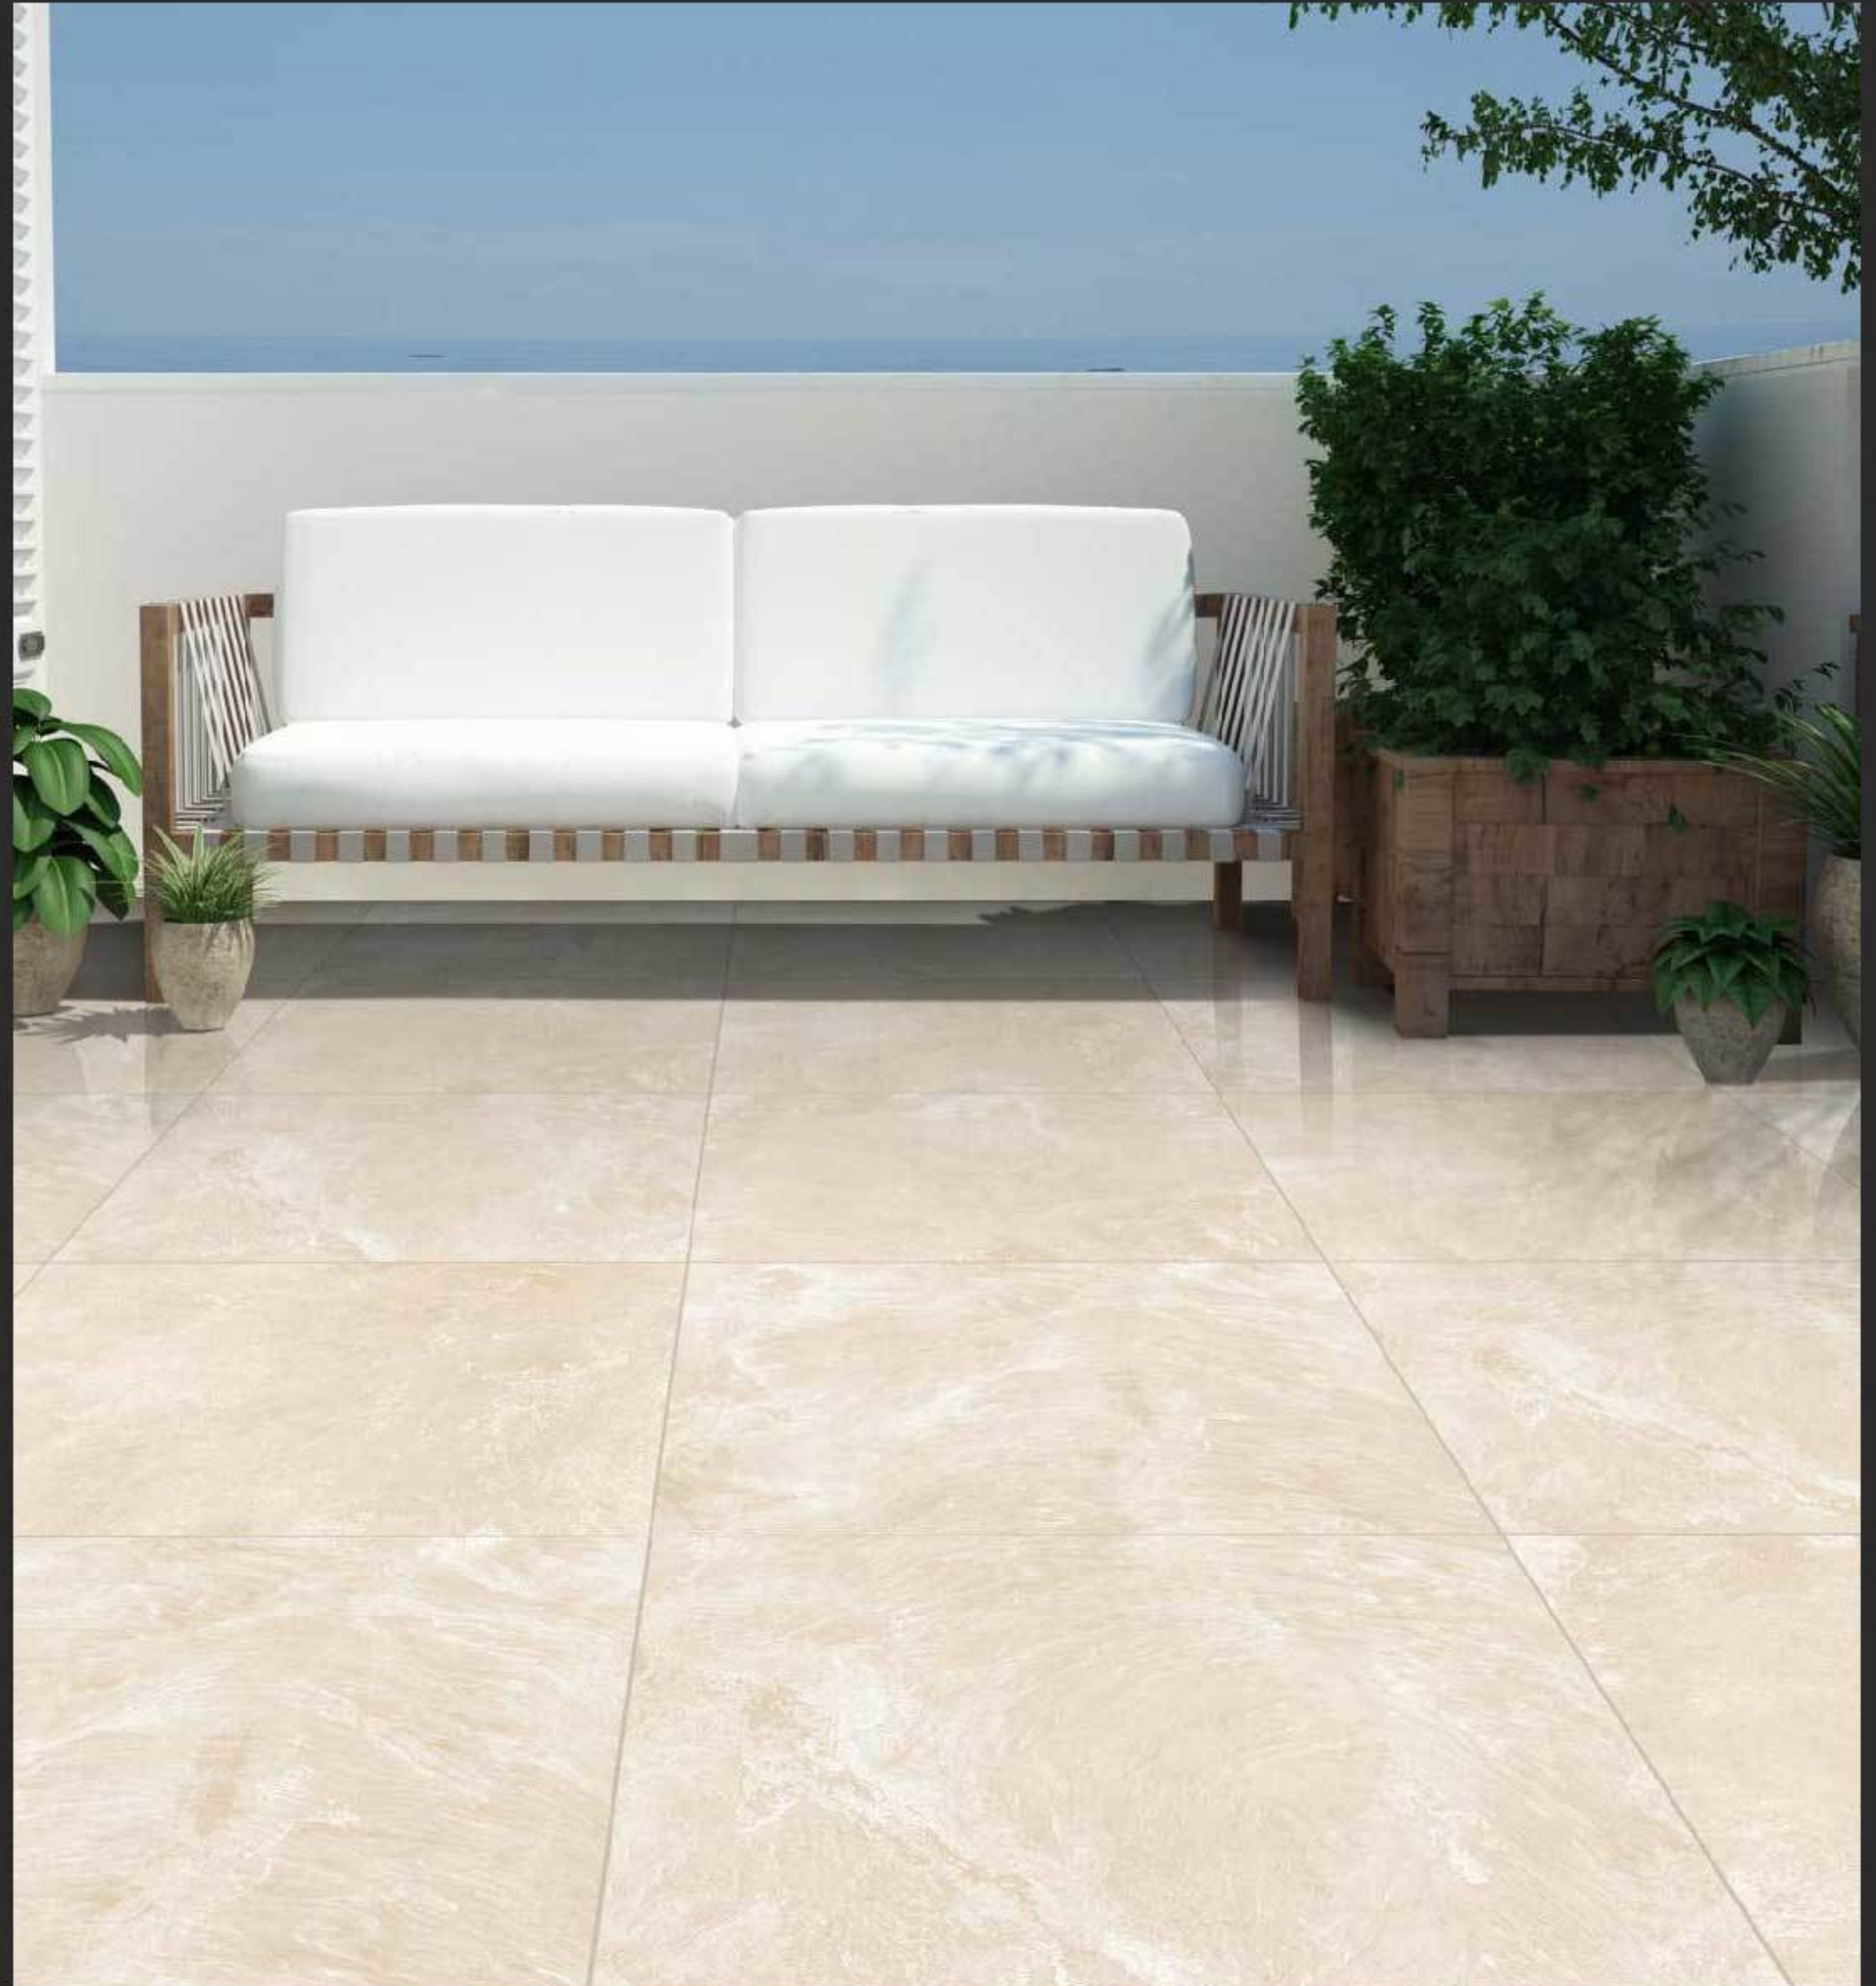

POLISHED
600 x 600MM

ROSEBERRY

Provenza Beige

RANDOM
EFFECTS

POLISHED
600 x 600MM

ROSEBERRY

Ampro Beige

RANDOM
EFFECTS