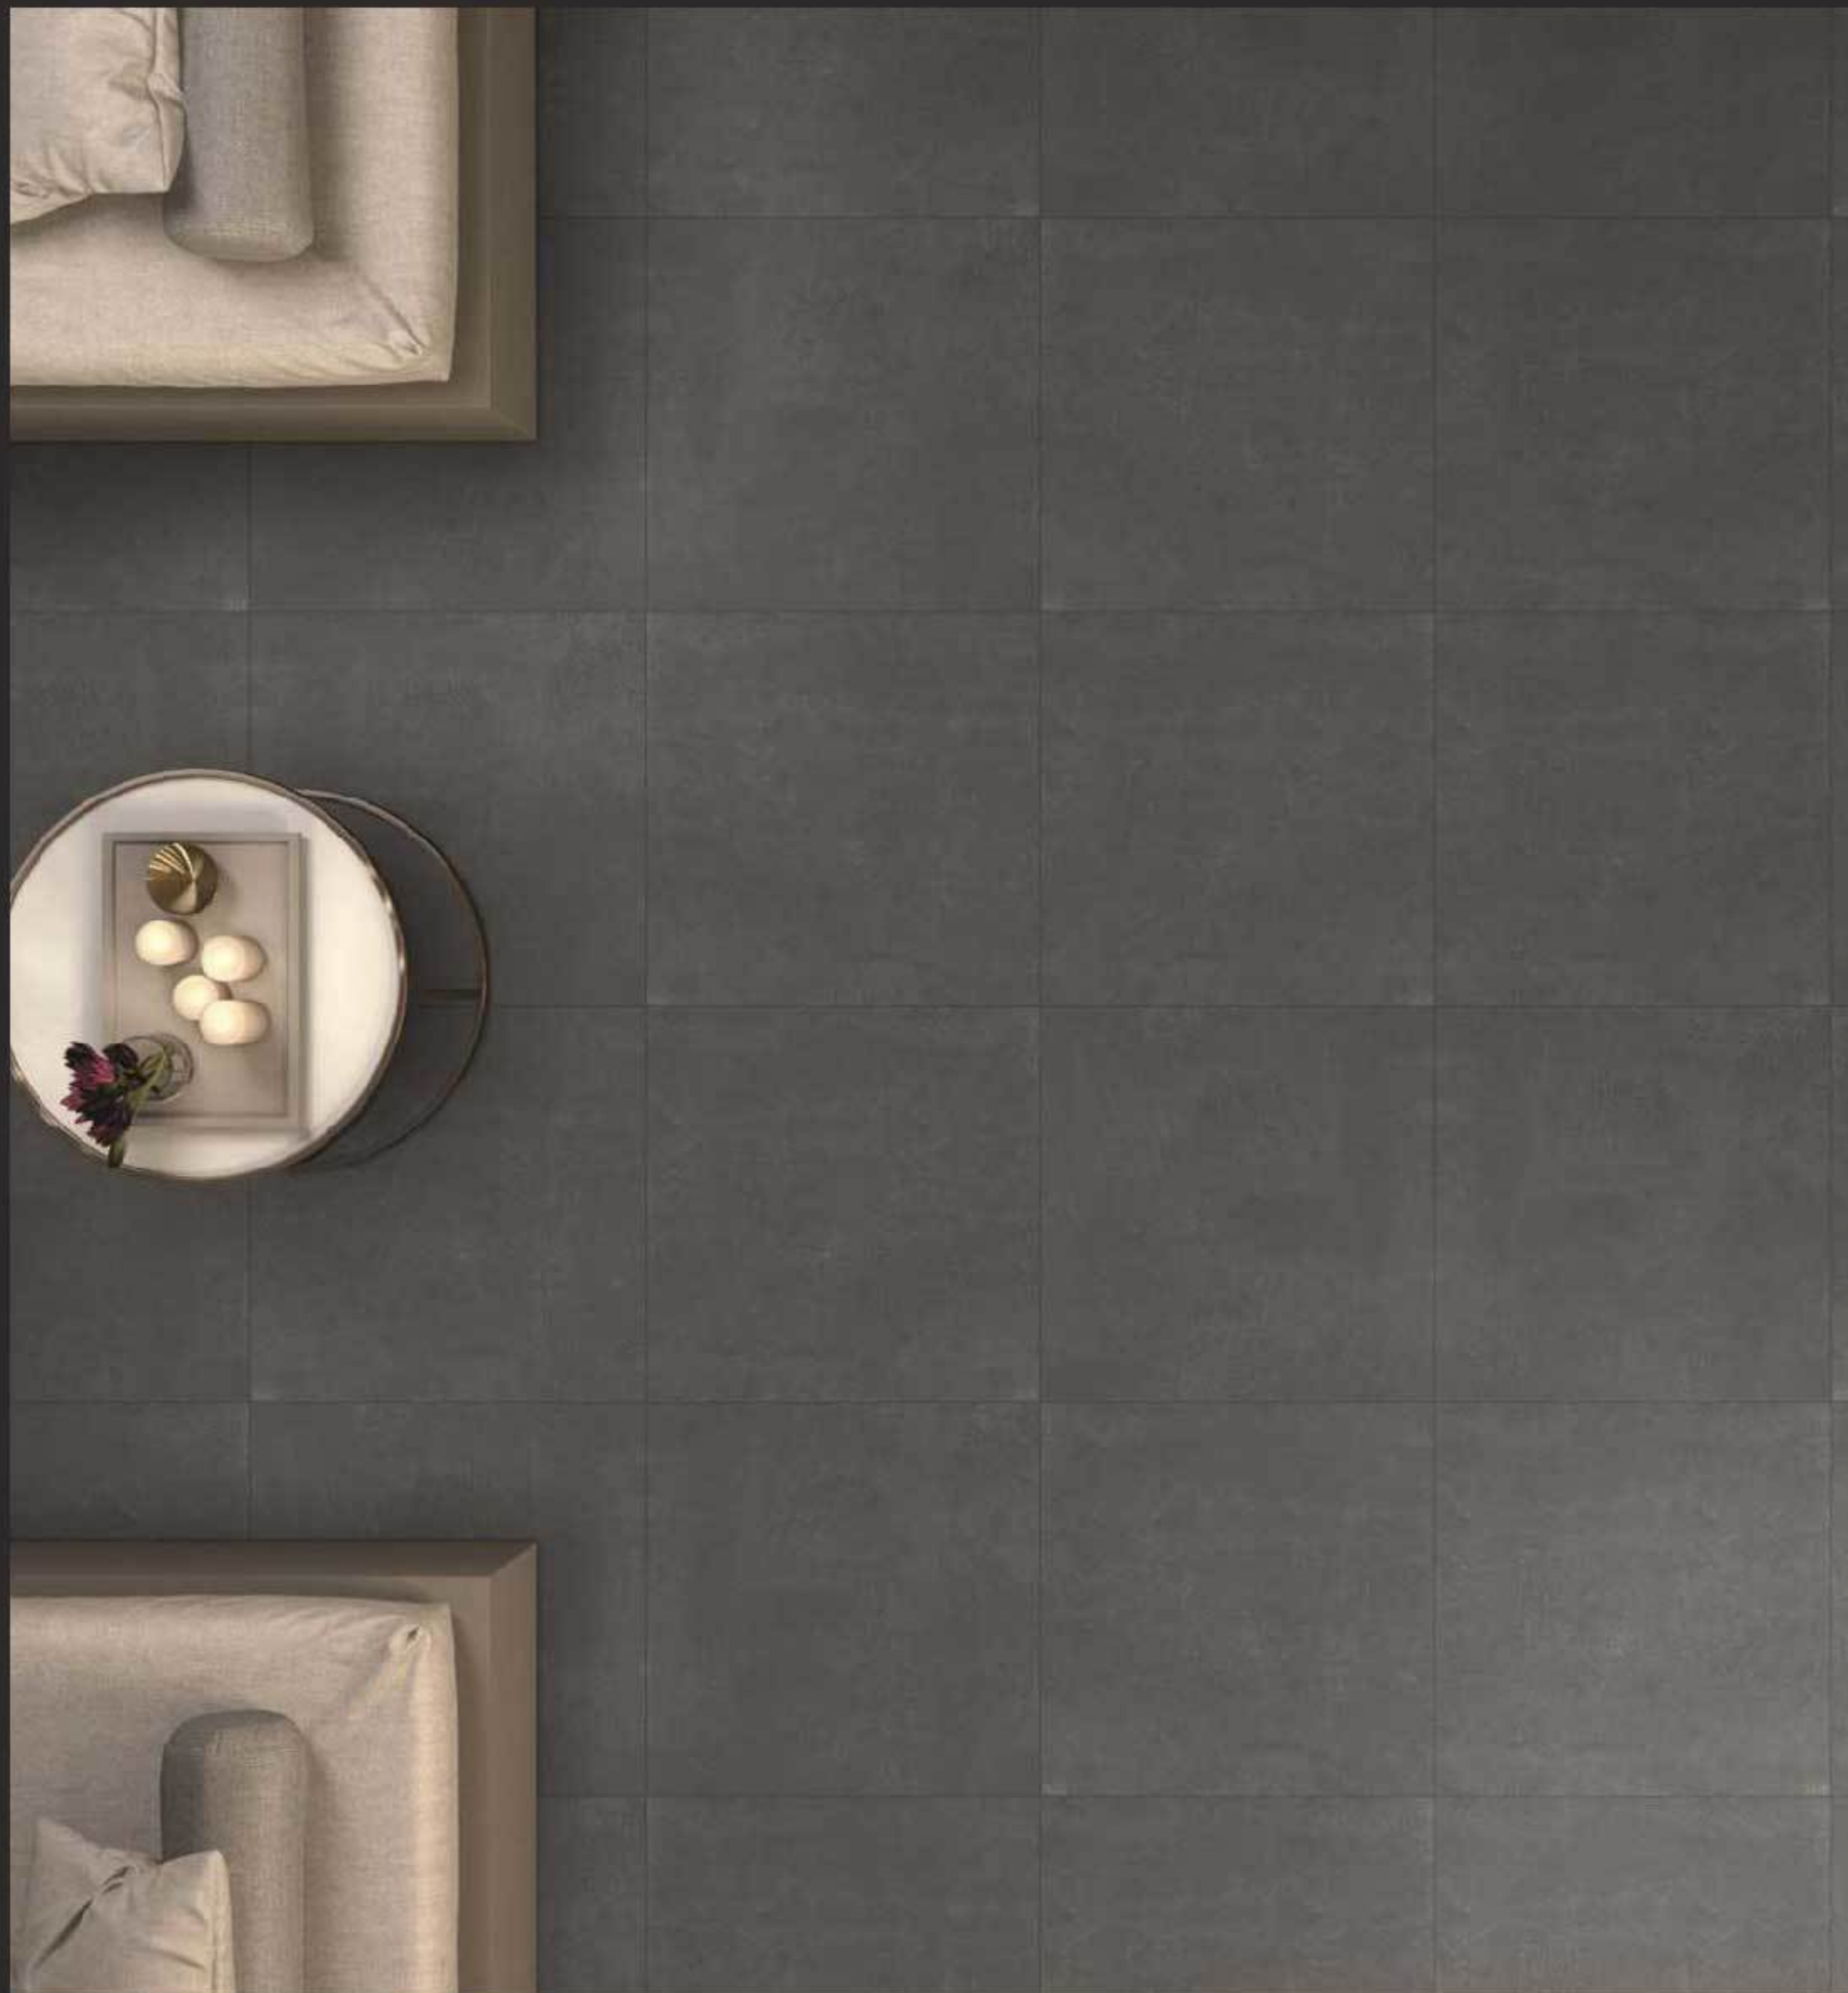

POLISHED/MATT
600 x 600MM

ROSEBERRY

E60102

RANDOM
EFFECTS

POLISHED/MATT
600 x 600MM

ROSEBERRY

E60103

RANDOM
EFFECTS