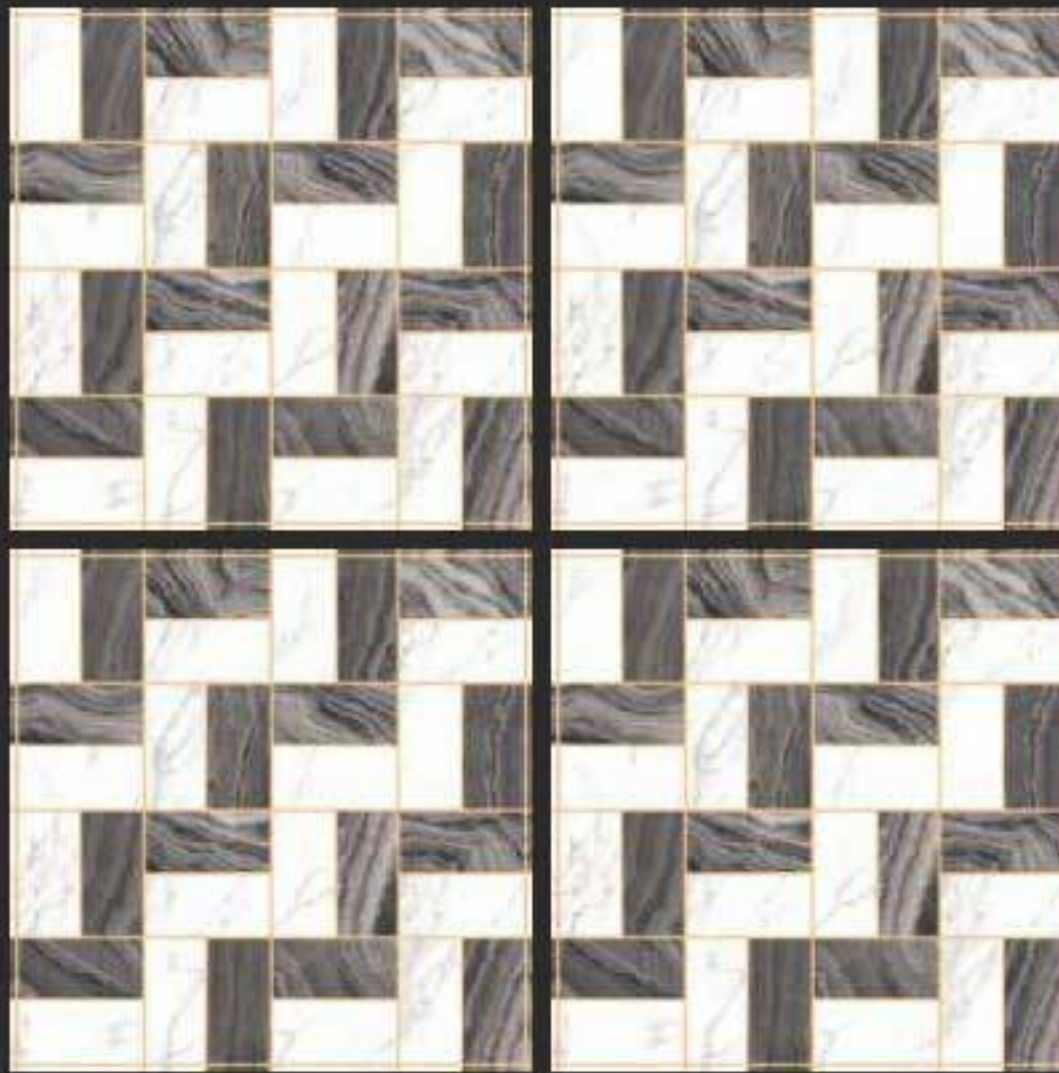

POLISHED
600 x 600MM

ROSEBERRY

Linea