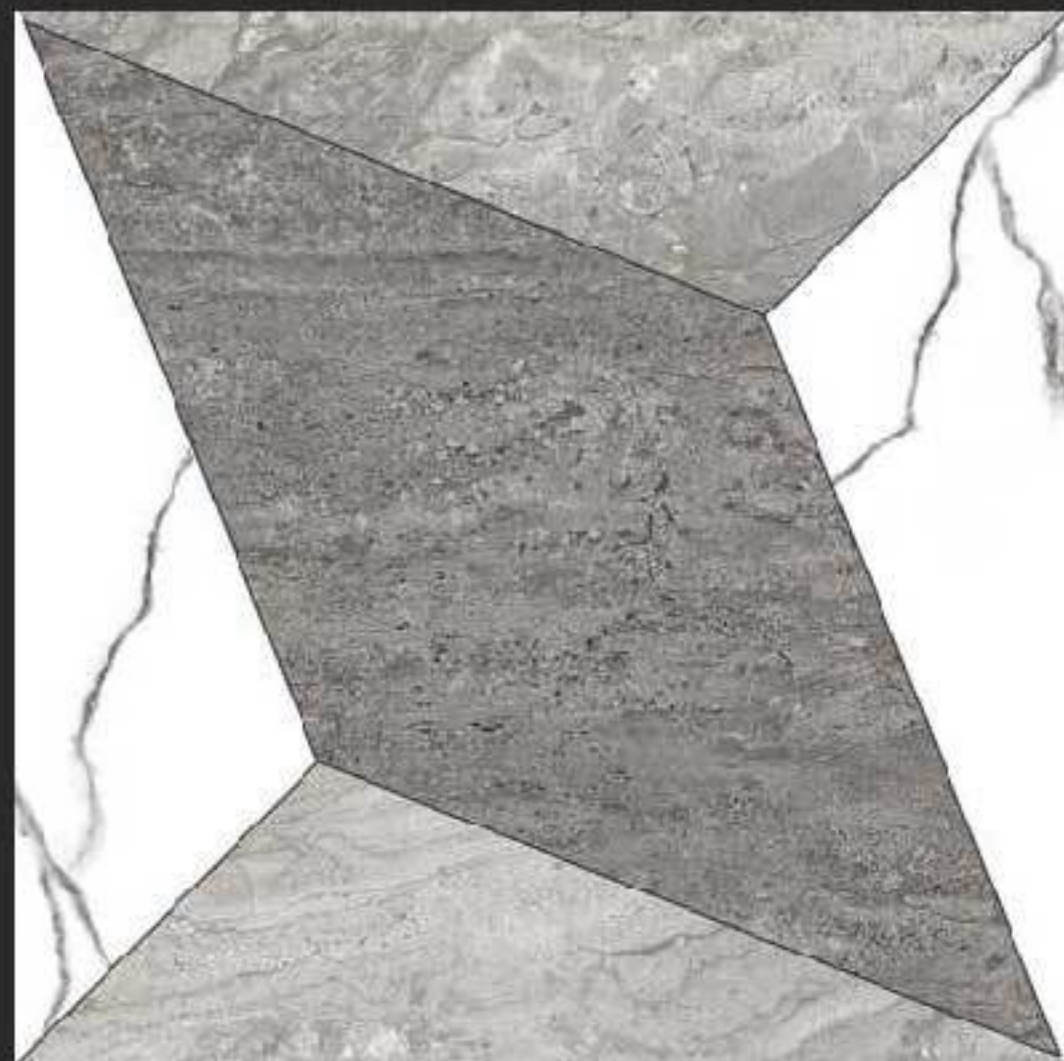

POLISHED
600 x 600MM

ROSEBERRY

Rogger Gris