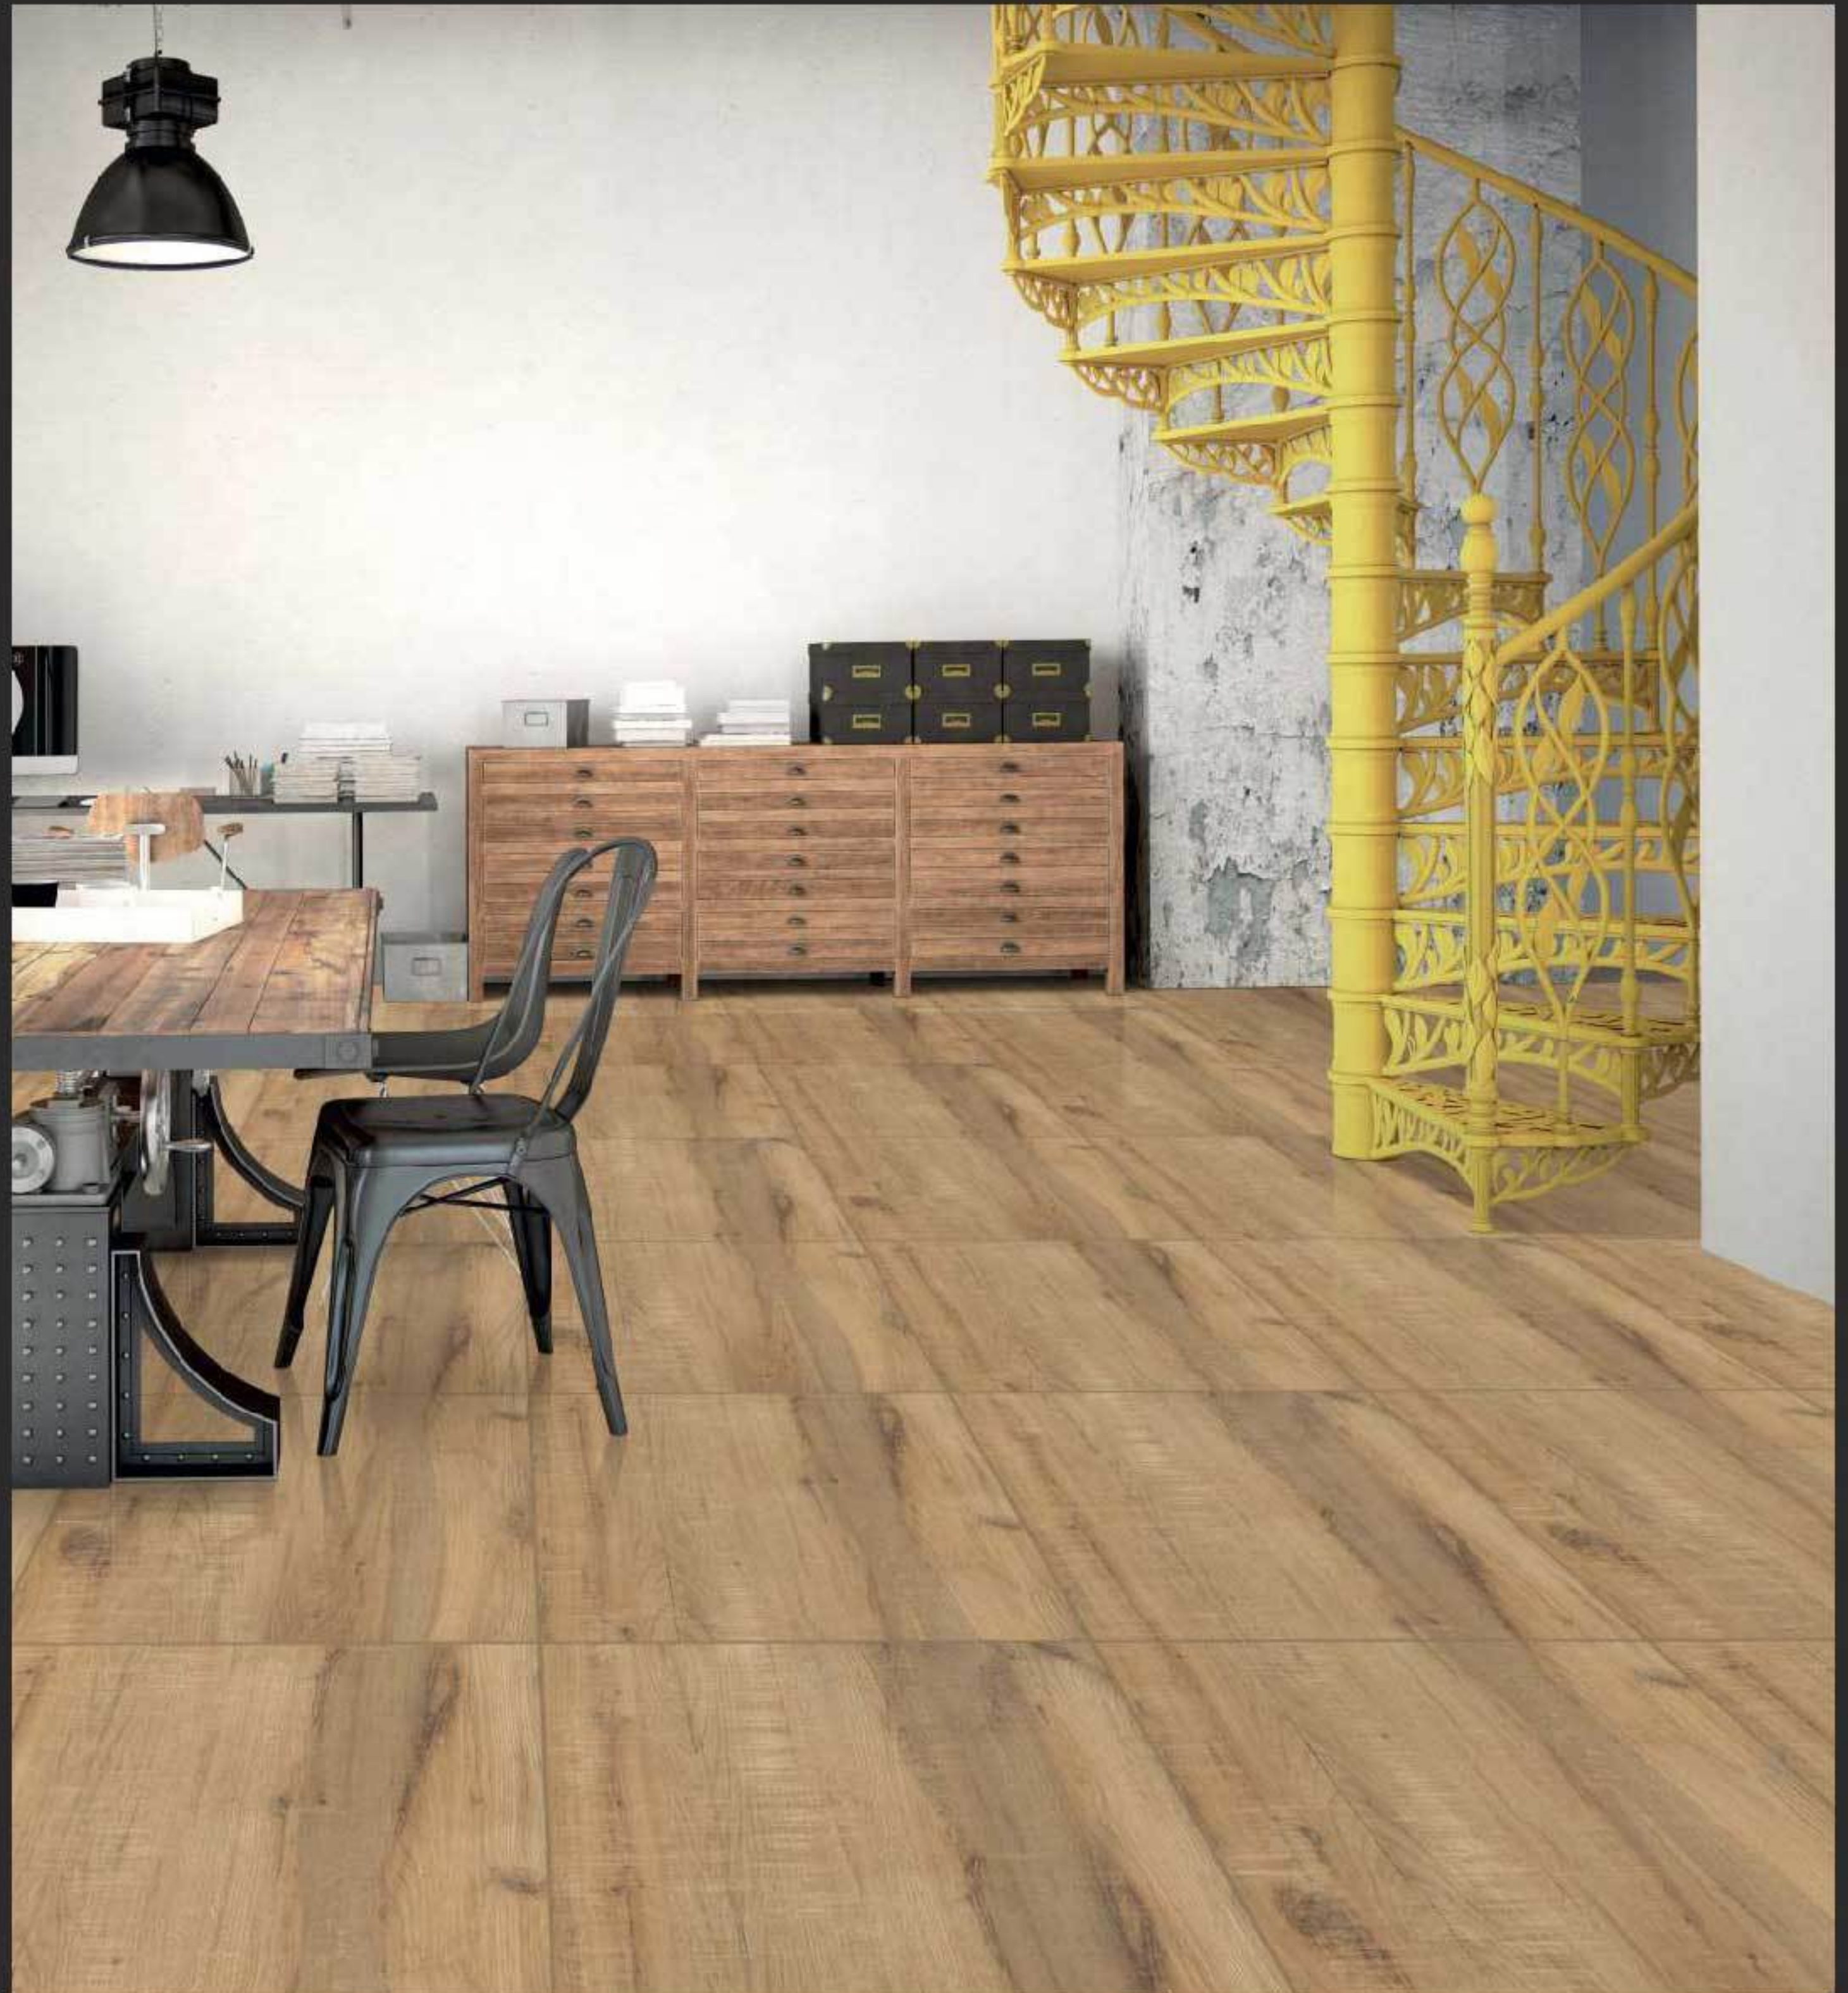

POLISHED
600 x 600MM

ROSEBERRY

Michigan Gris

RANDOM
EFFECTS

POLISHED
600 x 600MM

ROSEBERRY

Koawood Brown

RANDOM
EFFECTS