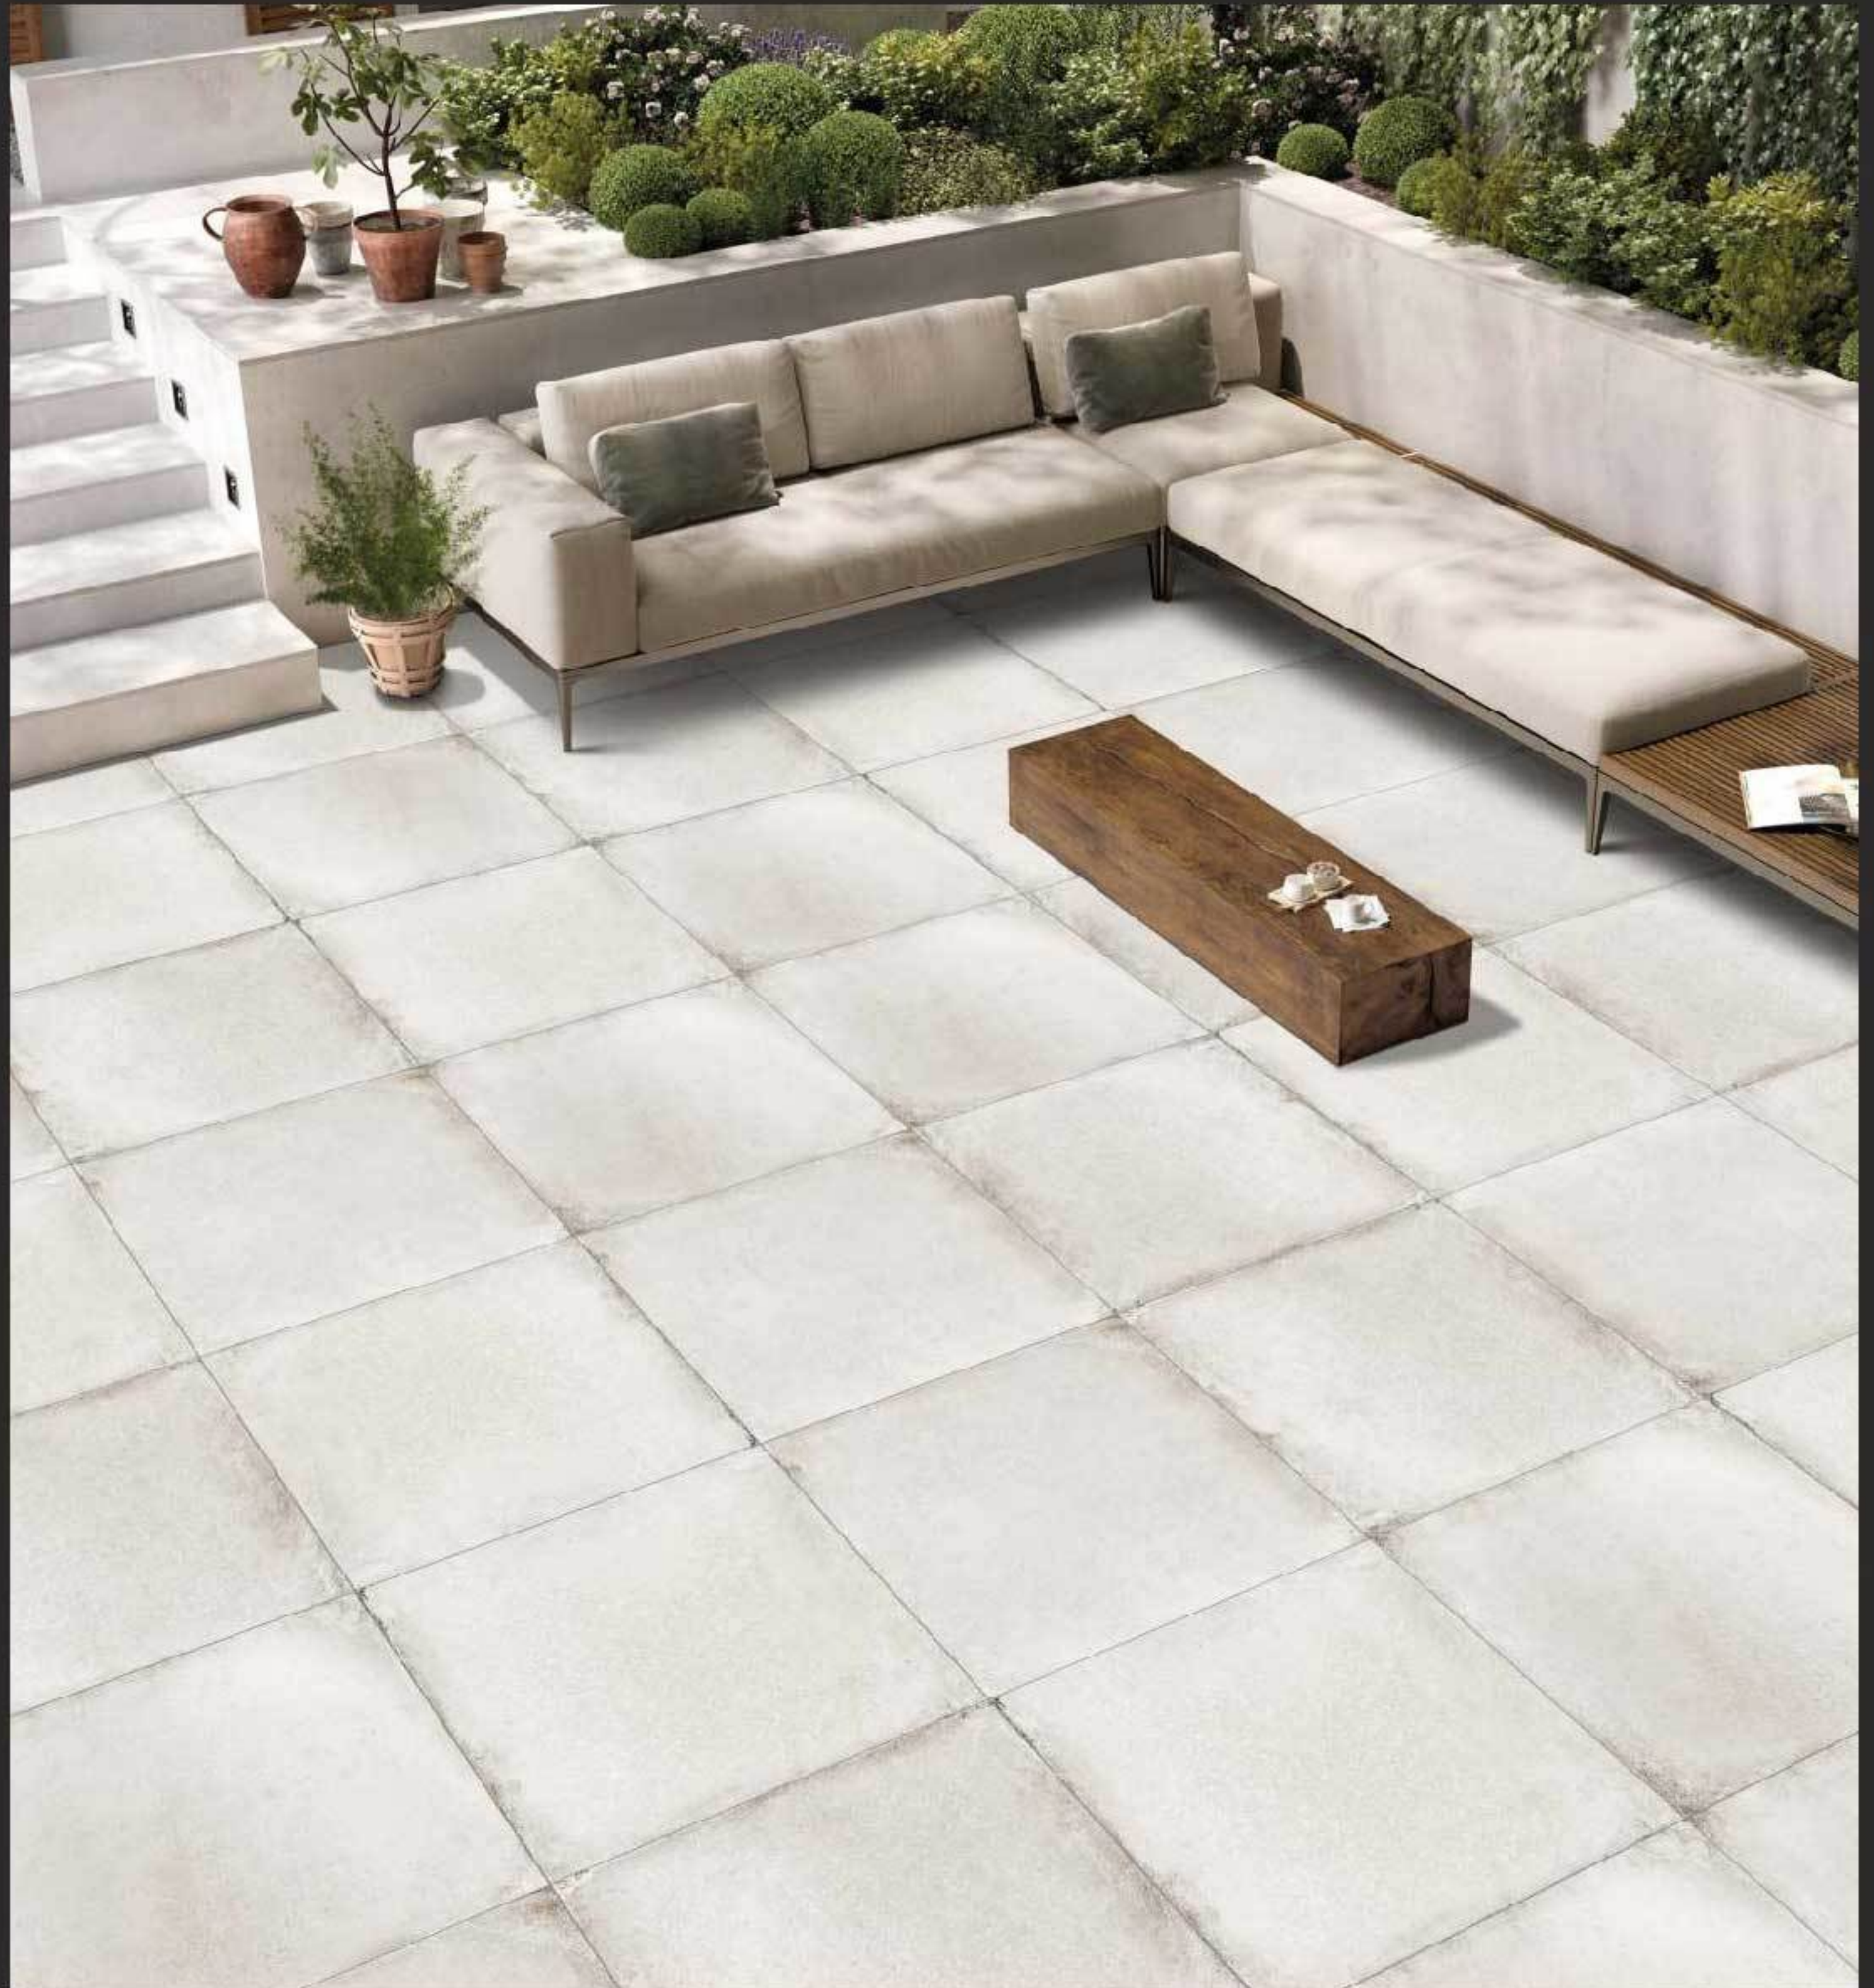

RANDOM
EFFECTS

COLOUR BODY / MATT
600 x 600MM

ROSEBERRY

Reverse Bianco

RANDOM
EFFECTS

COLOUR BODY / MATT
600 x 600MM

ROSEBERRY

Reverse Sand