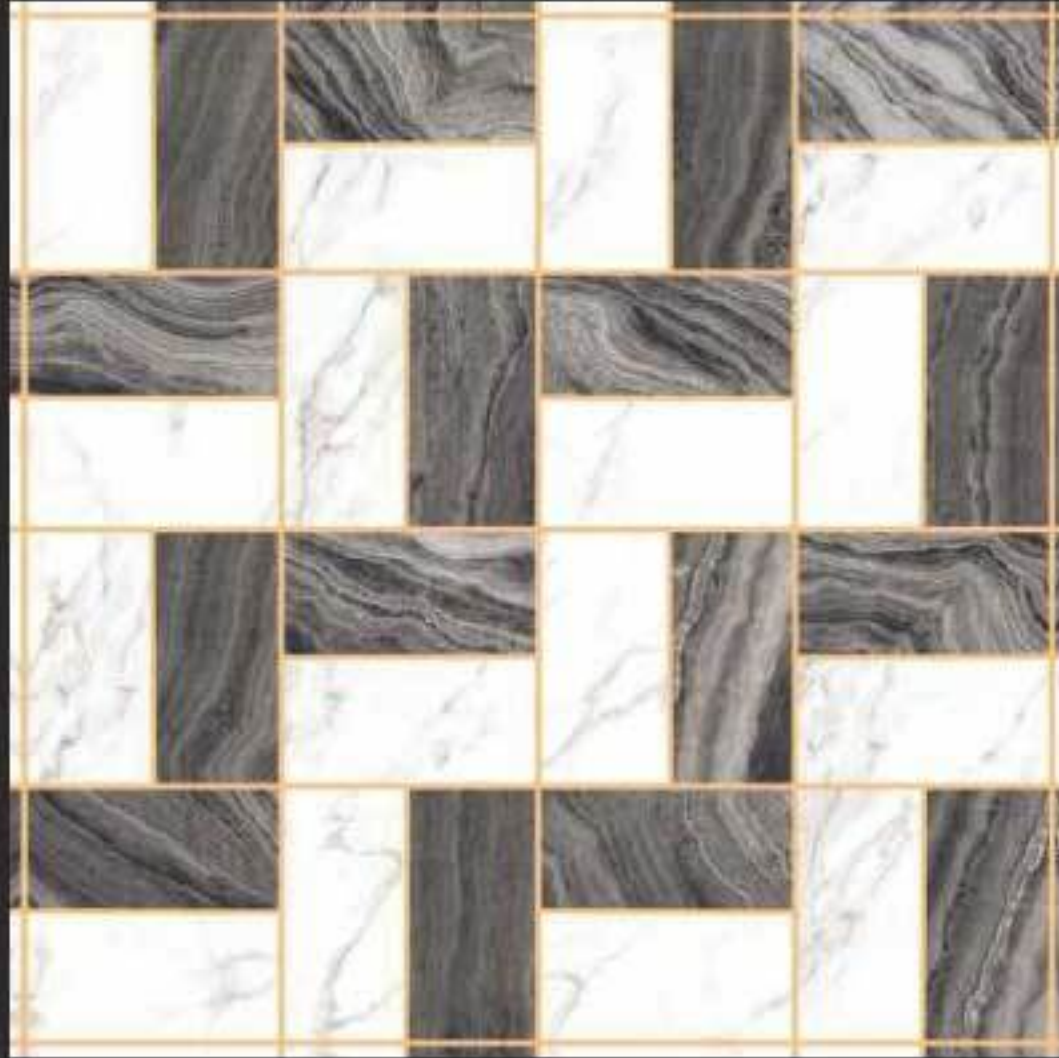

ROSEBERRY

Book Match Series

Tropic

POLISHED
600 x 600MM

ROSEBERRY

Rubix

POLISHED
600 x 600MM

ROSEBERRY