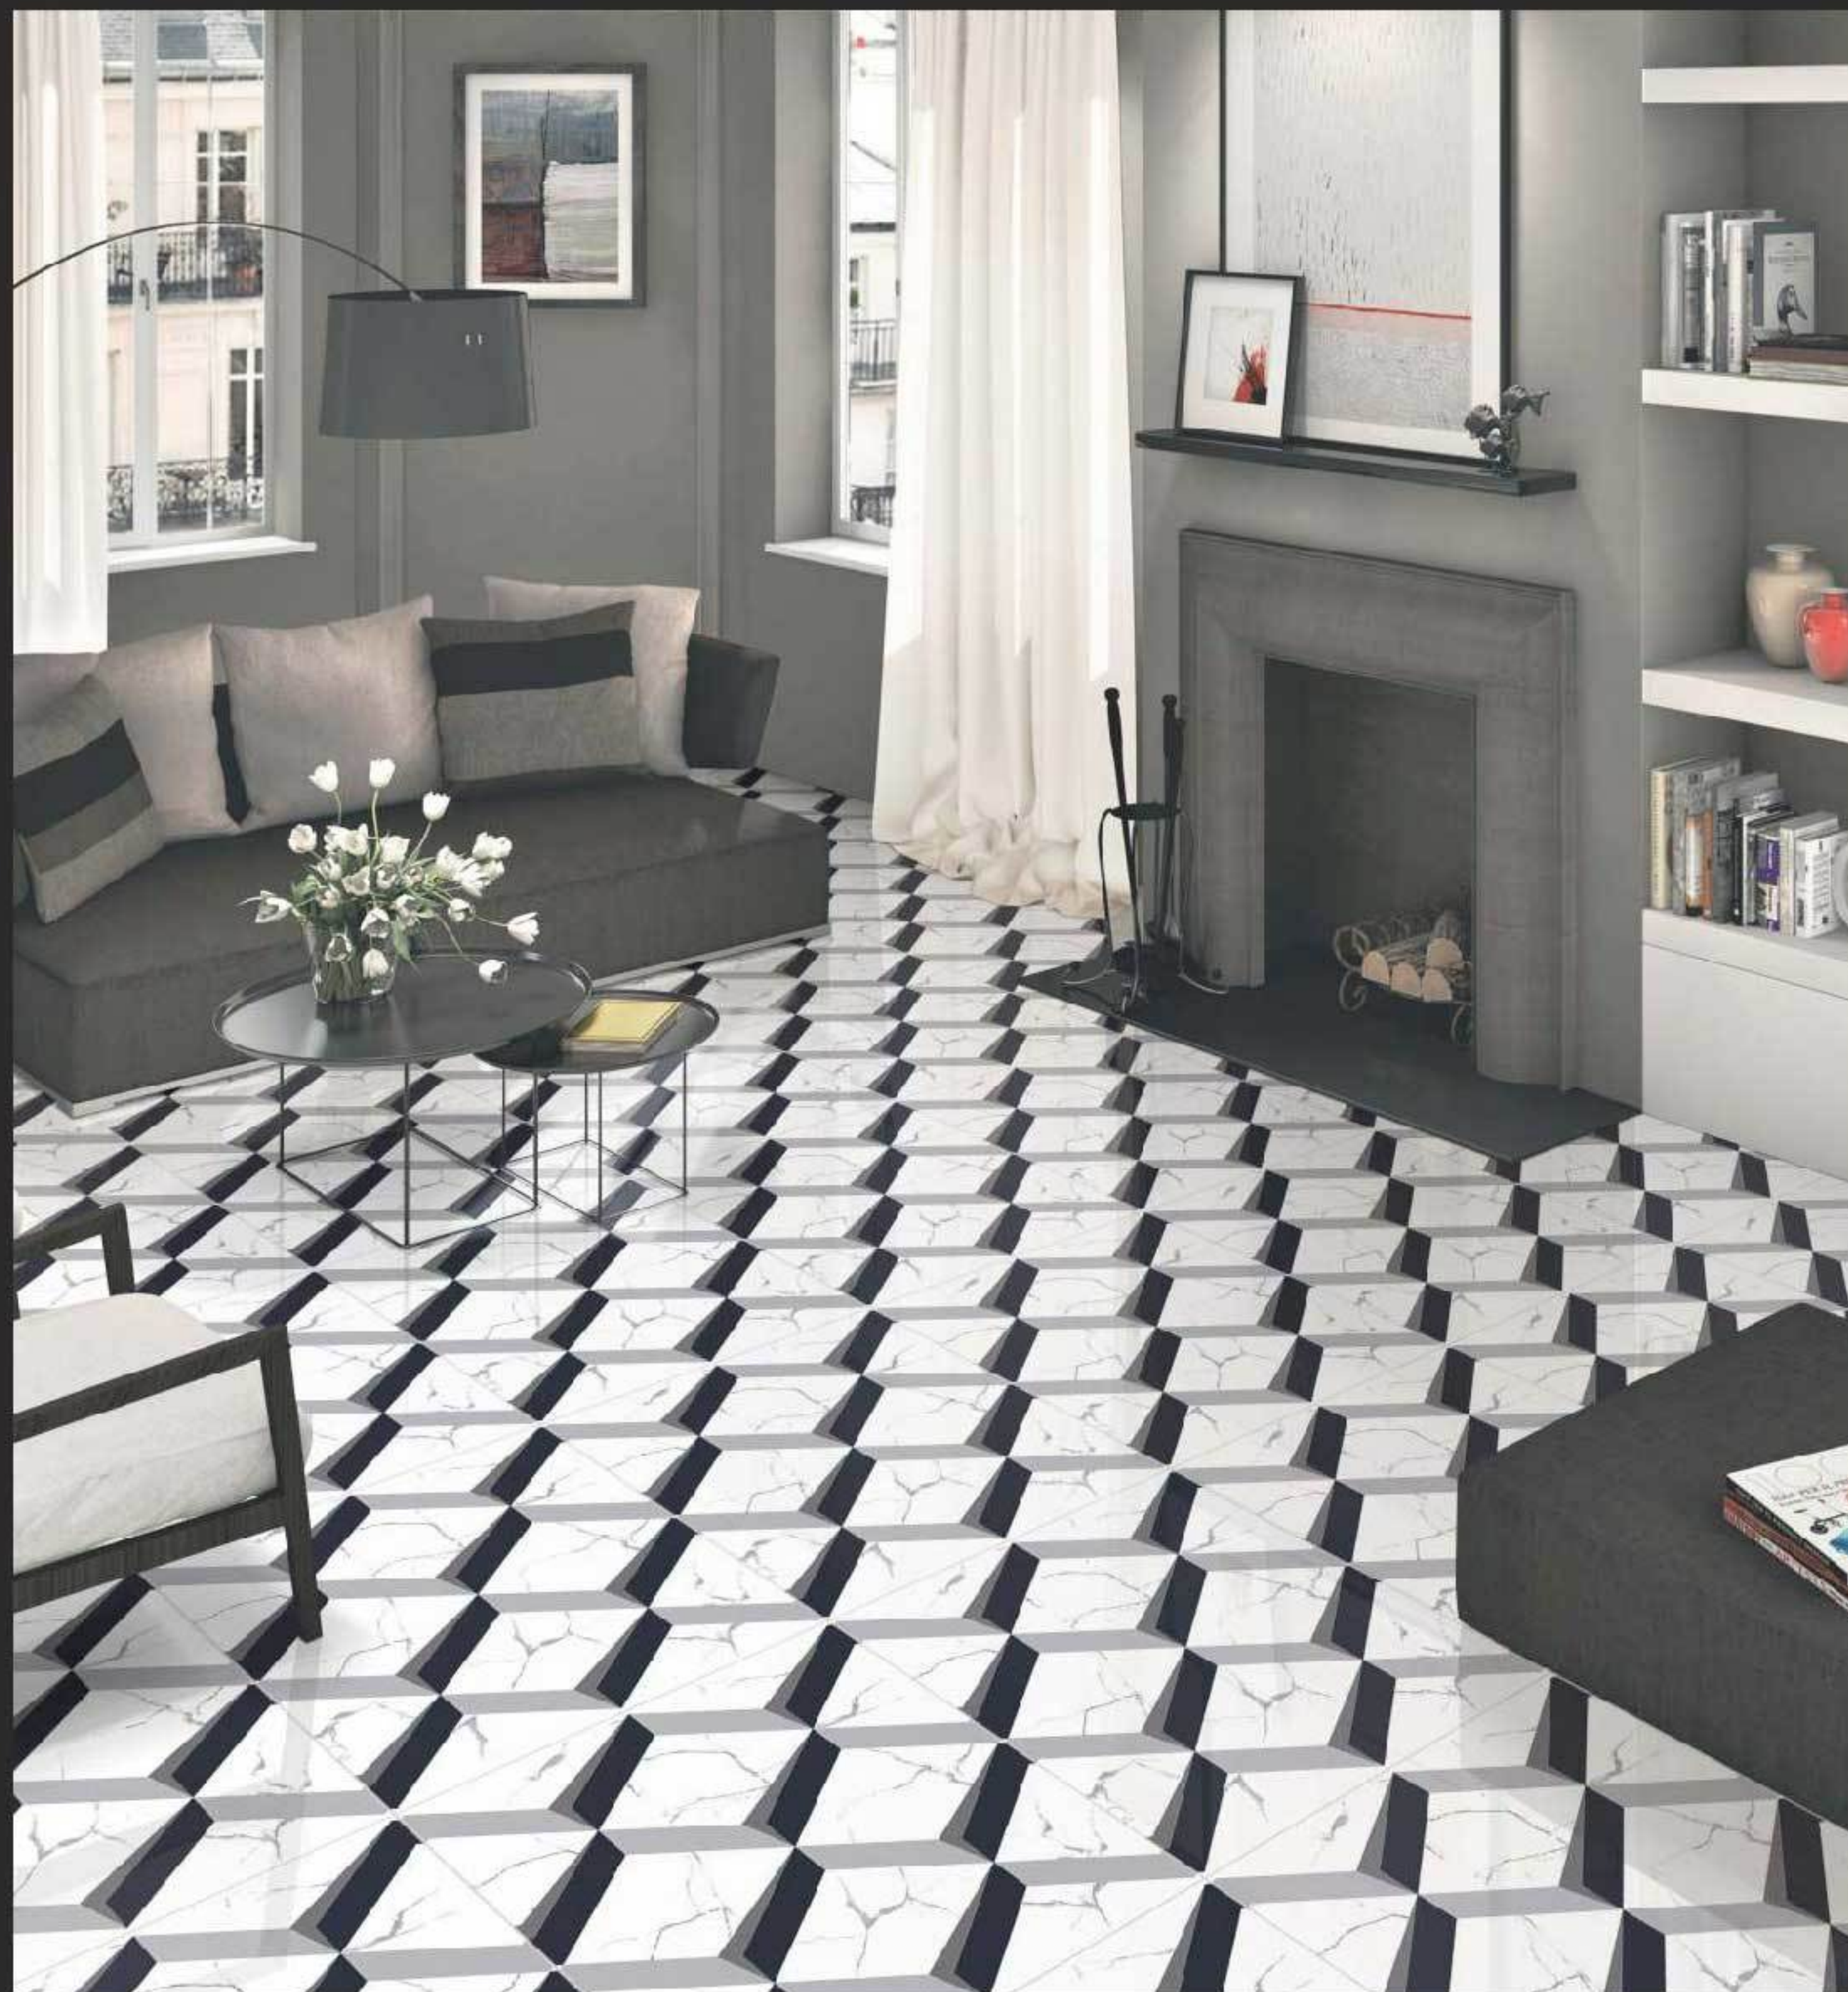

POLISHED
600 x 600MM

ROSEBERRY