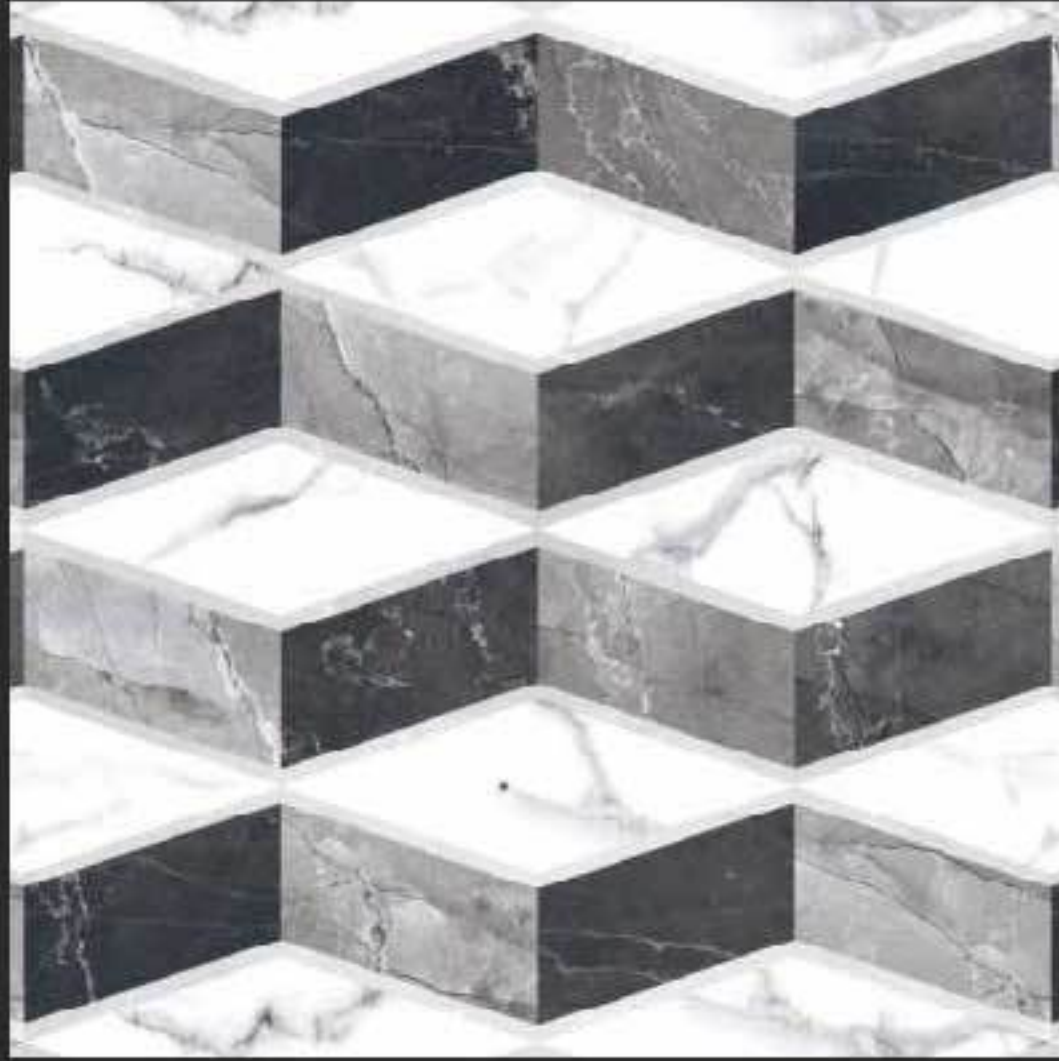

Linea

POLISHED
600 x 600MM

ROSEBERRY

Palm

POLISHED
600 x 600MM

ROSEBERRY

Crysta 3D Decore

POLISHED
600 x 600MM